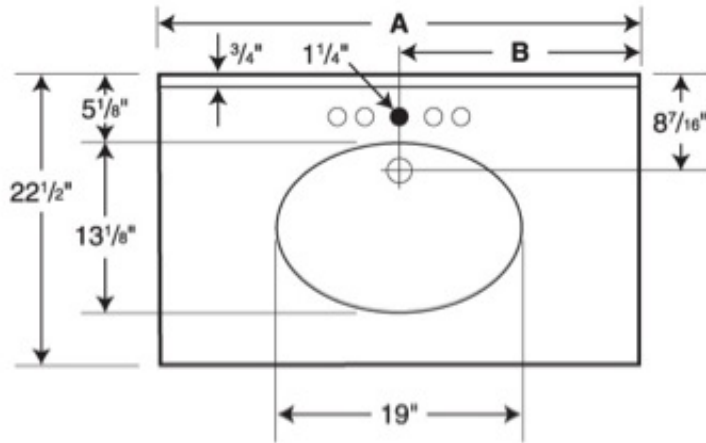

CH1B2249 22" x 49" Chesapeake Vanity Top

Model number:

CH02249

Dimensions: 49" x 23" x 8"

Number of Bowls: One

Material: Swanstone

Standard Features:

- Bowl size 19" x 13" x 6 1/8" (483mm x 333mm x 156mm)
- Larger bowl, thicker edge and taller backsplash are an upgrade from Ellipse collection vanity tops.
- Reinforced solid surface means color and texture run all the way through and cannot wear away.
- Coordinates with Swanstone shower and bath systems.

Certifications

Swan products adhere to one or more of the following certifications:

CH1B2249 22" x 49" Chesapeake Vanity Top

Model number: CH02249

Dimensions: 49" x 23" x 8" **Number of Bowls:** One

Material: Swanstone

CHESAPEAKE SINGLE BOWL VANITY TOPS

Dimensions:
49 x 22 1/2 x 7 15/16 in.

Weight:
46 lbs

	CH1B2225	CH1B2231	CH1B2237	CH1B2243	CH1B2249	CH1B2255	CH1B2261
A:	25"	31"	37"	43"	49"	55"	61"
B:	12 1/8"	15 1/8"	18 1/8"	21 1/8"	24 1/8"	27 1/8"	30 1/8"