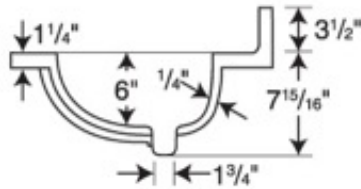

CH1B2249 22" x 49" Chesapeake Vanity Top

Model number:

CH02249

Dimensions: 49" x 23" x 8"

Number of Bowls: One

Material: Swanstone

Standard Features:

- Bowl size 19" x 13" x 6 1/8" (483mm x 333mm x 156mm)
- Larger bowl, thicker edge and taller backsplash are an upgrade from Ellipse collection vanity tops.
- Reinforced solid surface means color and texture run all the way through and cannot wear away.
- Coordinates with Swanstone shower and bath systems.

Certifications

Swan products adhere to one or more of the following certifications:

CH1B2249 22" x 49" Chesapeake Vanity Top

Model number: CH02249

Dimensions: 49" x 23" x 8" **Number of Bowls:** One

Material: Swanstone

CHESAPEAKE SINGLE BOWL VANITY TOPS

Dimensions:
49 x 22 1/2 x 7 15/16 in.

Weight:
46 lbs

	CH1B2225	CH1B2231	CH1B2237	CH1B2243	CH1B2249	CH1B2255	CH1B2261
A:	25"	31"	37"	43"	49"	55"	61"
B:	12 1/8"	15 1/8"	18 1/8"	21 1/8"	24 1/8"	27 1/8"	30 1/8"