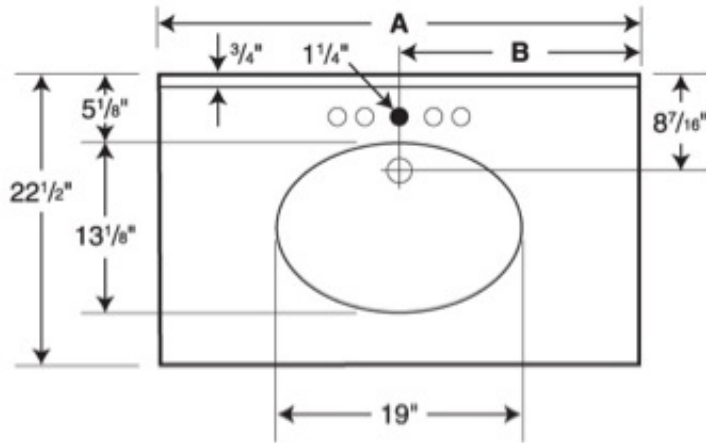

## Standard Features:

- Bowl size 19" x 13" x 6 1/8" (483mm x 333mm x 156mm)
- Larger bowl, thicker edge and taller backsplash are an upgrade from Ellipse collection vanity tops.
- Reinforced solid surface means color and texture run all the way through and cannot wear away.
- Coordinates with Swanstone shower and bath systems.

# CH1B2225 22" x 25" Chesapeake Vanity Top

**Model number:**

CH02225

**Dimensions:** 25" x 23" x 8"

**Number of Bowls:** One

**Material:** Swanstone

CHESAPEAKE SINGLE BOWL VANITY TOPS

**Dimensions:**

25 x 22 1/2 x 7 15/16 in.

**Weight:**

22 lbs

	CH1B2225	CH1B2231	CH1B2237	CH1B2243	CH1B2249	CH1B2255	CH1B2261
<b>A:</b>	25"	31"	37"	43"	49"	55"	61"
<b>B:</b>	12 1/8"	15 1/8"	18 1/8"	21 1/8"	24 1/8"	27 1/8"	30 1/8"