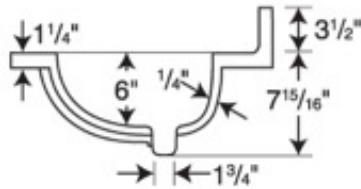

## Standard Features:

- Bowl size 19" x 13" x 6 1/8" (483mm x 333mm x 156mm)
- Larger bowl, thicker edge and taller backsplash are an upgrade from Ellipse collection vanity tops.
- Reinforced solid surface means color and texture run all the way through and cannot wear away.
- Coordinates with Swanstone shower and bath systems.

# CH1B2225 22" x 25" Chesapeake Vanity Top

**Model number:**

CH02225

**Dimensions:** 25" x 23" x 8"

**Number of Bowls:** One

**Material:** Swanstone

CHESAPEAKE SINGLE BOWL VANITY TOPS

**Dimensions:**

25 x 22 1/2 x 7 15/16 in.

**Weight:**

22 lbs

	CH1B2225	CH1B2231	CH1B2237	CH1B2243	CH1B2249	CH1B2255	CH1B2261
<b>A:</b>	25"	31"	37"	43"	49"	55"	61"
<b>B:</b>	12 1/8"	15 1/8"	18 1/8"	21 1/8"	24 1/8"	27 1/8"	30 1/8"