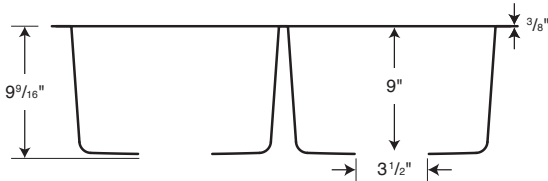

Capacity: 8-1/2 gallons per each bowl

SPECIFICATIONS

QUSQ-3322 Granite Undermount Equal Double Bowl Kitchen Sink

Model	Part	Nominal Dimensions	Ship Wt. Lb.	Ship FedEx	Carton Dims. In.	Cu. Ft.
QUSQ-3322	QU03322SQ	32" W x 21" D (813 mm x 533 mm)	48	FedEx	37 x 25 x 13	6.96