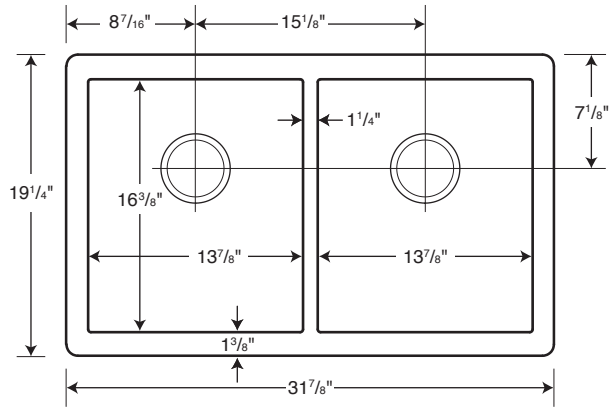

Capacity: 8-1/2 gallons per each bowl

SPECIFICATIONS

QUSQ-3322 Granite Undermount Equal Double Bowl Kitchen Sink

Model	Part	Nominal Dimensions	Ship Wt. Lb.	Ship FedEx	Carton Dims. In.	Cu. Ft.
QUSQ-3322	QU03322SQ	32" W x 21" D (813 mm x 533 mm)	48	FedEx	37 x 25 x 13	6.96