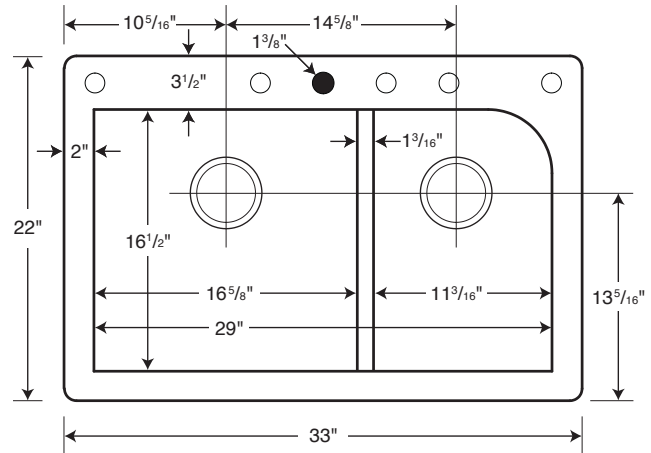

FEATURES

- Low divider provides a functionality of a single bowl with practicality of a double bowl.
- Made with 80% quartz stone, only a diamond is harder.
- Virtually indestructible, will not damage from everyday kitchen use.
- Standard sink size.
- Ideal for remodeling or new construction.
- Offers design flexibility, installs as a drop-in or undermount.

○ Drill Points ● Pre-drilled

Capacity: 10 gallons in left bowl, 7 gallons in right bowl

SPECIFICATIONS

QZLD-3322 Granite Low Divide Double Bowl Kitchen Sink

Model	Part	Nominal Dimensions	Ship Wt. Lb.	Ship FedEx	Carton Dims. In.	Cu. Ft.
QZLD-3322	QZ03322LD	33" W x 22" D (838 mm x 559 mm)	48	FedEx	37 x 25 x 13	6.96