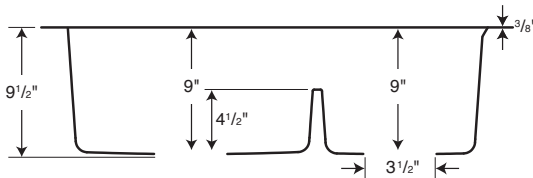

FEATURES

- Low divider provides a functionality of a single bowl with practicality of a double bowl.
- Made with 80% quartz stone, only a diamond is harder.
- Virtually indestructible, will not damage from everyday kitchen use.
- Standard sink size.
- Ideal for remodeling or new construction.
- Offers design flexibility, installs as a drop-in or undermount.

○ Drill Points ● Pre-drilled

Capacity: 10 gallons in left bowl, 7 gallons in right bowl

SPECIFICATIONS

QZLD-3322 Granite Low Divide Double Bowl Kitchen Sink

Model	Part	Nominal Dimensions	Ship Wt. Lb.	Ship FedEx	Carton Dims. In.	Cu. Ft.
QZLD-3322	QZ03322LD	33" W x 22" D (838 mm x 559 mm)	48	FedEx	37 x 25 x 13	6.96