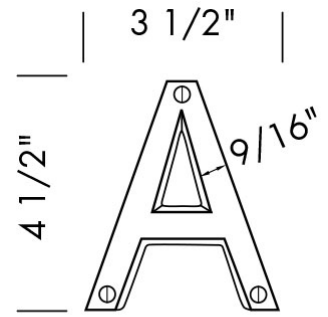

SUN VALLEY BRONZE

FINISHES

BEVEL EDGE COLLECTION

HL - A

House Letter A

4 1/2"

HL-A