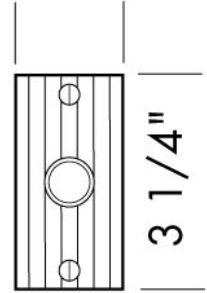

CORRUGATED COLLECTION

DRB-1400

Corrugated Door Bell

1 5/8" x 3 1/4"

1 5/8"

3 1/4"