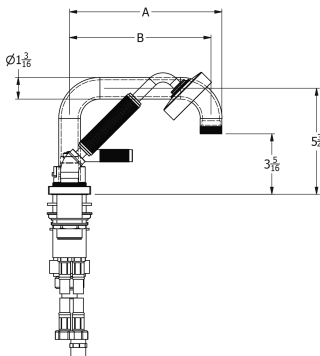

SAMUEL HEATH

Product Number: V7KA39-2LK

Description: 3 Hole tub mixer, 7 3/4" spout length

Finishes Available

Chrome Plate

Polished Nickel

Stainless Steel with Matt Black

Urban Brass

City Bronze

Matt Black Chrome

Urban Brass Matt Lacquered

Specification Drawing

SPOUT LENGTHS:

V7KA39-1: A = 6 1/2"
B = 6"

V7KA39-2: A = 8 1/4"
B = 7 3/4"

Kit Components

Specification Enquiries
Design Centre Chelsea Harbour
1st Floor, North Dome, London
SW10 0XE
Tel: 020 7352 0249
Email: showroom@samuel-heath.com

1-01/10/2019