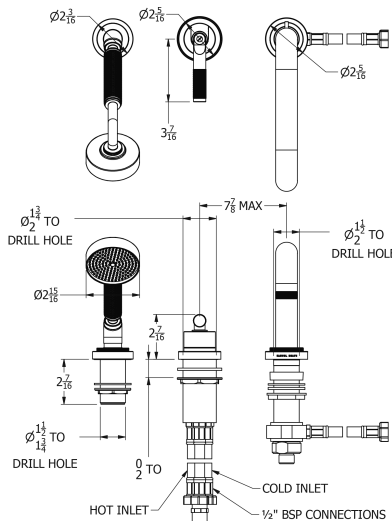

SAMUEL HEATH

Product Number: V7KA39-2LK

Description: 3 Hole tub mixer, 7 3/4" spout length

Finishes Available

Chrome Plate

Polished Nickel

Stainless Steel with Matt Black

Urban Brass

City Bronze

Matt Black Chrome

Urban Brass Matt Lacquered

Specification Drawing

SPOUT LENGTHS:

V7KA39-1: A = 6 1/2"
B = 6"

V7KA39-2: A = 8 1/4"
B = 7 3/4"

Kit Components