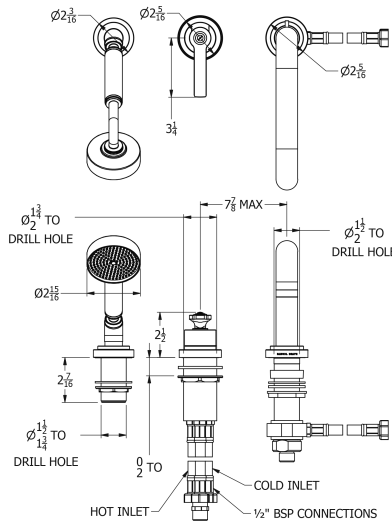

SAMUEL HEATH

Product Number: V7KA39-1LF

Description: 3 Hole tub mixer, 6" spout length

Finishes Available

Chrome Plate

Polished Nickel

Stainless Steel with Matt Black

Urban Brass

City Bronze

Matt Black Chrome

Urban Brass Matt
Lacquered

Specification Drawing

SPOUT LENGTHS:

V7KA39-1: A = 6 1/2"
B = 6"

V7KA39-2: A = 8 1/4"
B = 7 3/4"

Kit Components