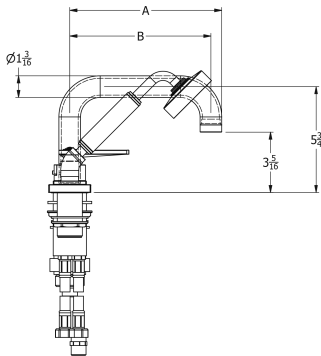

SAMUEL HEATH

Product Number: V7KA39-1LF

Description: 3 Hole tub mixer, 6" spout length

Finishes Available

Chrome Plate

Polished Nickel

Stainless Steel with Matt Black

Urban Brass

City Bronze

Matt Black Chrome

Urban Brass Matt
Lacquered

Specification Drawing

SPOUT LENGTHS:

V7KA39-1: A = 6 1/2"
B = 6"

V7KA39-2: A = 8 1/4"
B = 7 3/4"

Kit Components