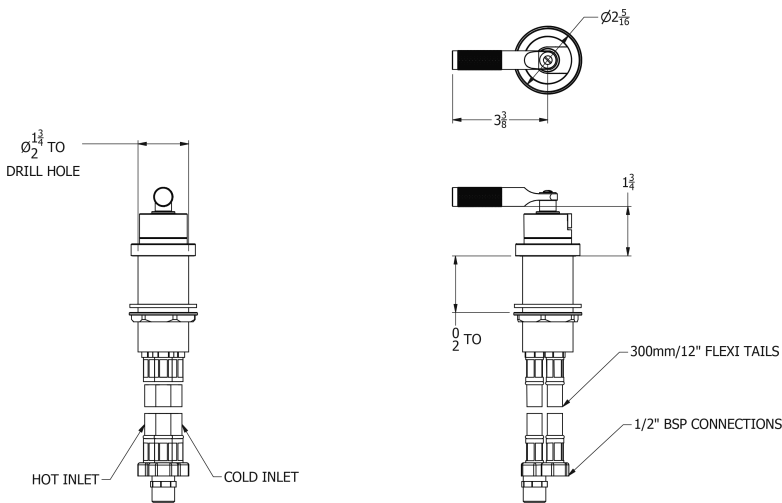

# SAMUEL HEATH

**Product Number:** V7KA37LK

**Description:** Single lever mixer

## Specification Drawing