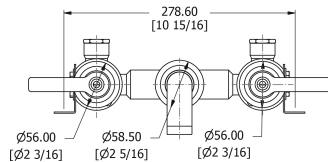

SAMUEL HEATH

Product Number: V7K47-1LF

Description: 3 Hole wall mounted bath filler, 180mm spout length

Finishes Available

Chrome Plate

Polished Nickel

Stainless Steel Finish

Stainless Steel with Matt Black

Urban Brass

City Bronze

Matt Black Chrome

Urban Brass Matt Lacquered

Specification Drawing

SPOUT LENGTHS:

V7K47-1: A = 255mm to 267mm [8 3/8 to 10 1/2]
 B = 180mm [7 1/8]

V7K47-2: A = 285mm to 297mm [11 1/4 to 11 3/4]
 B = 210mm [8 3/4]