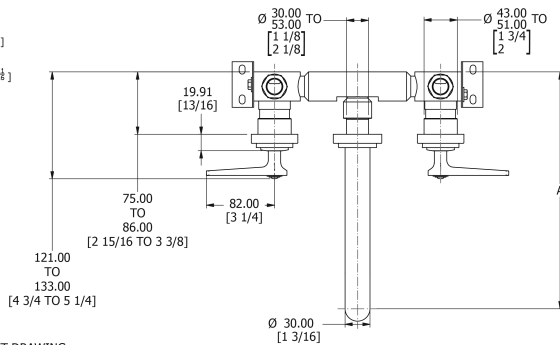

SAMUEL HEATH

Product Number: V7K47-1LF

Description: 3 Hole wall mounted bath filler, 180mm spout length

Finishes Available

Chrome Plate

Polished Nickel

Stainless Steel Finish

Stainless Steel with Matt Black

Urban Brass

City Bronze

Matt Black Chrome

Urban Brass Matt Lacquered

Specification Drawing

SPOUT LENGTHS:

V7K47-1: A = 255mm to 267mm [8 3/8 to 10 1/2]
 B = 180mm [7 1/8]

V7K47-2: A = 285mm to 297mm [11 1/4 to 11 3/4]
 B = 210mm [8 3/4]