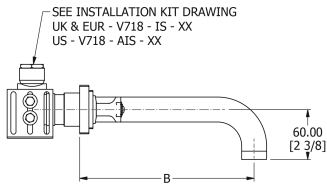

SAMUEL HEATH

Product Number: V7K47-1LF

Description: 3 Hole wall mounted bath filler, 180mm spout length

Finishes Available

Chrome Plate

Polished Nickel

Stainless Steel Finish

Stainless Steel with Matt Black

Urban Brass

City Bronze

Matt Black Chrome

Urban Brass Matt Lacquered

Specification Drawing

SPOUT LENGTHS:

V7K47-1: A = 255mm to 267mm [8 3/8 to 10 1/2]
 B = 180mm [7 1/8]

V7K47-2: A = 285mm to 297mm [11 1/4 to 11 3/4]
 B = 210mm [8 3/4]