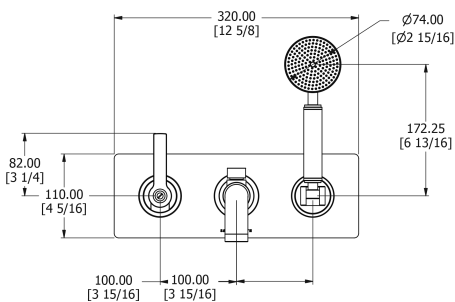

SAMUEL HEATH

Product Number: V7K43-2LF

Description: 3 Hole wall mounted bath mixer with diverter, 210mm spout length

Finishes Available

Chrome Plate

Polished Nickel

Stainless Steel Finish

Stainless Steel with Matt Black

Urban Brass

City Bronze

Matt Black Chrome

Urban Brass Matt Lacquered

Specification Drawing

V7K43-1: A = 180mm (7 1/16")
V7K43-2: A = 210mm (8 1/4")

Kit Components

V743-2F