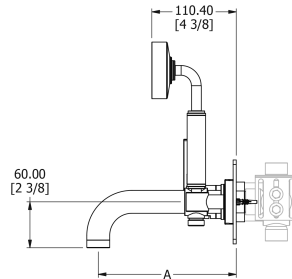

SAMUEL HEATH

Product Number: V7K43-2LF

Description: 3 Hole wall mounted bath mixer with diverter, 210mm spout length

Finishes Available

Chrome Plate

Polished Nickel

Stainless Steel Finish

Stainless Steel with Matt Black

Urban Brass

City Bronze

Matt Black Chrome

Urban Brass Matt Lacquered

Specification Drawing

V7K43-1: A = 180mm (7 1/16")
V7K43-2: A = 210mm (8 1/4")

Kit Components

V743-2F