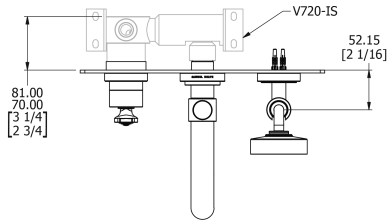

SAMUEL HEATH

Product Number: V7K43-2LF

Description: 3 Hole wall mounted bath mixer with diverter, 210mm spout length

Finishes Available

Chrome Plate

Polished Nickel

Stainless Steel Finish

Stainless Steel with Matt Black

Urban Brass

City Bronze

Matt Black Chrome

Urban Brass Matt Lacquered

Specification Drawing

V7K43-1: A = 180mm (7 1/16")
V7K43-2: A = 210mm (8 1/4")

Kit Components

V743-2F