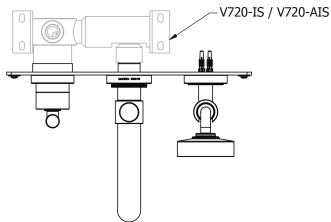

# SAMUEL HEATH

**Product Number:** V7K43-1LK

**Description:** 3 Hole wall mounted bath mixer with diverter, 180mm spout length

## Specification Drawing

V7K43-1: A = 180mm (7 1/16")  
V7K43-2: A = 210mm (8 1/4")