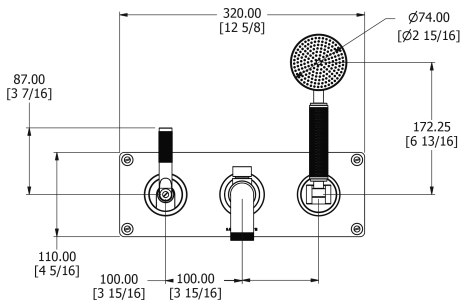

# SAMUEL HEATH

**Product Number:** V7K43-1LK

**Description:** 3 Hole wall mounted bath mixer with diverter, 180mm spout length

## Specification Drawing

V7K43-1: A = 180mm (7 1/16")  
V7K43-2: A = 210mm (8 1/4")