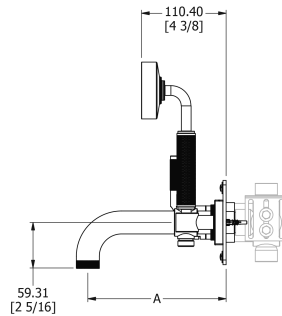

# SAMUEL HEATH

**Product Number:** V7K43-1LK

**Description:** 3 Hole wall mounted bath mixer with diverter, 180mm spout length

## Specification Drawing

V7K43-1: A = 180mm (7 1/16")  
V7K43-2: A = 210mm (8 1/4")