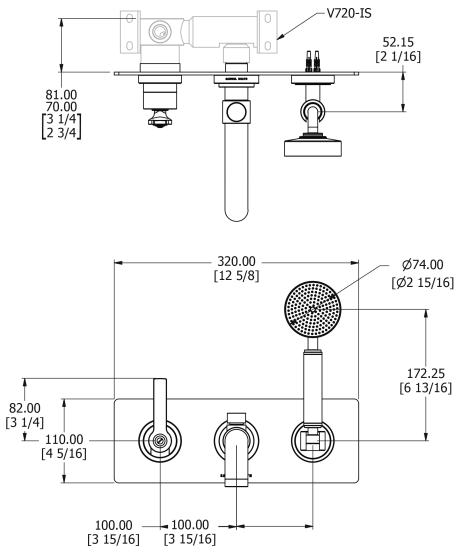

SAMUEL HEATH

Product Number: V7K43-1LF

Description: 3 Hole wall mounted bath mixer with diverter, 180mm spout length

Finishes Available

Chrome Plate

Polished Nickel

Stainless Steel Finish

Stainless Steel with Matt Black

Urban Brass

City Bronze

Matt Black Chrome

Urban Brass Matt Lacquered

Specification Drawing

V7K43-1: A = 180mm (7 1/16")
V7K43-2: A = 210mm (8 1/4")

Kit Components

V743-1F