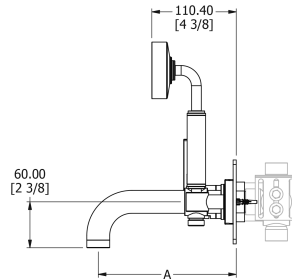

SAMUEL HEATH

Product Number: V7K43-1LF

Description: 3 Hole wall mounted bath mixer with diverter, 180mm spout length

Finishes Available

Chrome Plate

Polished Nickel

Stainless Steel Finish

Stainless Steel with Matt Black

Urban Brass

City Bronze

Matt Black Chrome

Urban Brass Matt Lacquered

Specification Drawing

V7K43-1: A = 180mm (7 1/16")
V7K43-2: A = 210mm (8 1/4")

Kit Components

V743-1F