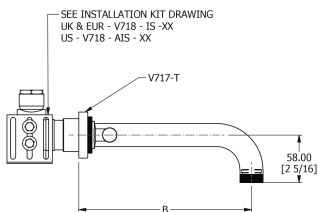

# SAMUEL HEATH

**Product Number:** V7K17-3LK

**Description:** 3 Hole wall mounted basin filler, 210mm spout length

## Specification Drawing

**SPOUT LENGTHS:**

- V7K17-1: A = 215mm to 227mm [ 8 5/8 to 8 11/8 ]  
B = 140mm [ 5 1/2 ]
- V7K17-2: A = 255mm to 267mm [ 8 7/8 to 10 1/2 ]  
B = 180mm [ 7 1/8 ]
- V7K17-3: A = 285mm to 297mm [ 11 1/4 to 11 7/8 ]  
B = 210mm [ 8 3/4 ]