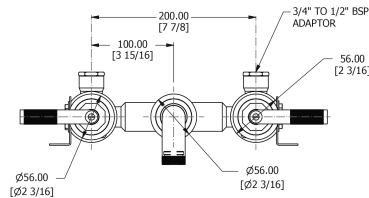

# SAMUEL HEATH

**Product Number:** V7K17-3LK

**Description:** 3 Hole wall mounted basin filler, 210mm spout length

## Specification Drawing

**SPOUT LENGTHS:**

- V7K17-1: A = 215mm to 227mm [ 8 5/8 to 8 11/8 ]  
B = 140mm [ 5 1/2 ]
- V7K17-2: A = 255mm to 267mm [ 8 7/8 to 10 1/2 ]  
B = 180mm [ 7 1/8 ]
- V7K17-3: A = 285mm to 297mm [ 11 1/4 to 11 7/8 ]  
B = 210mm [ 8 3/4 ]