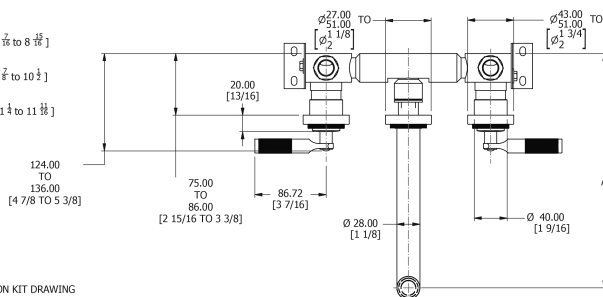

# SAMUEL HEATH

**Product Number:** V7K17-3LK

**Description:** 3 Hole wall mounted basin filler, 210mm spout length

## Specification Drawing

**SPOUT LENGTHS:**

- V7K17-1: A = 215mm to 227mm [ 8 5/8 to 8 11/8 ]  
B = 140mm [ 5 1/2 ]
- V7K17-2: A = 255mm to 267mm [ 8 7/8 to 10 1/2 ]  
B = 180mm [ 7 1/8 ]
- V7K17-3: A = 285mm to 297mm [ 11 1/4 to 11 7/8 ]  
B = 210mm [ 8 3/4 ]