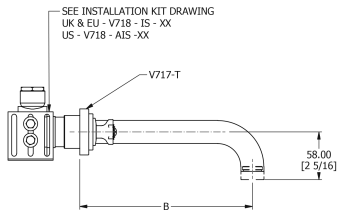

# SAMUEL HEATH

**Product Number:** V7K17-3LF

**Description:** 3 Hole wall mounted basin filler, 210mm spout length

## Specification Drawing

### SPOUT LENGTHS:

- V7K17-1: A = 215mm to 227mm [ 8 5/8 to 8 11/8 ]  
B = 140mm [ 5 1/2 ]
- V7K17-2: A = 255mm to 267mm [ 8 1/2 to 10 1/2 ]  
B = 180mm [ 7 1/8 ]
- V7K17-3: A = 285mm to 297mm [ 11 1/4 to 11 7/8 ]  
B = 210mm [ 8 3/4 ]