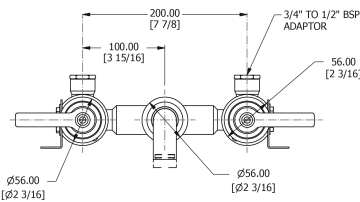

# SAMUEL HEATH

**Product Number:** V7K17-3LF

**Description:** 3 Hole wall mounted basin filler, 210mm spout length

## Specification Drawing

### SPOUT LENGTHS:

- V7K17-1: A = 215mm to 227mm [ 8 5/8 to 8 11/8 ]  
B = 140mm [ 5 1/2 ]
- V7K17-2: A = 255mm to 267mm [ 8 1/2 to 10 1/2 ]  
B = 180mm [ 7 1/8 ]
- V7K17-3: A = 285mm to 297mm [ 11 1/4 to 11 7/8 ]  
B = 210mm [ 8 3/4 ]