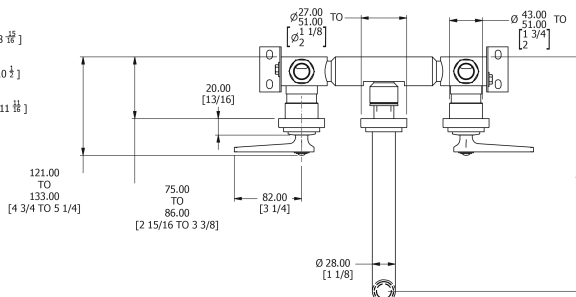

# SAMUEL HEATH

**Product Number:** V7K17-3LF

**Description:** 3 Hole wall mounted basin filler, 210mm spout length

## Specification Drawing

### SPOUT LENGTHS:

- V7K17-1: A = 215mm to 227mm [ 8 5/8 to 8 11/8 ]  
B = 140mm [ 5 1/2 ]
- V7K17-2: A = 255mm to 267mm [ 8 1/2 to 10 1/2 ]  
B = 180mm [ 7 1/8 ]
- V7K17-3: A = 285mm to 297mm [ 11 1/4 to 11 7/8 ]  
B = 210mm [ 8 3/4 ]