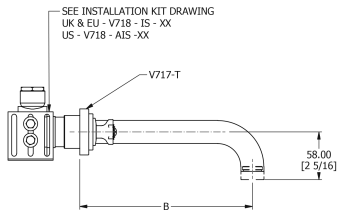

# SAMUEL HEATH

**Product Number:** V7K17-2LF

**Description:** 3 Hole wall mounted basin filler, 180mm spout length

## Specification Drawing

### SPOUT LENGTHS:

- V7K17-1: A = 215mm to 227mm [ 8 5/8 to 8 11/8 ]  
B = 140mm [ 5 1/2 ]
- V7K17-2: A = 255mm to 267mm [ 8 1/2 to 10 1/2 ]  
B = 180mm [ 7 1/4 ]
- V7K17-3: A = 285mm to 297mm [ 11 1/4 to 11 11/8 ]  
B = 210mm [ 8 3/4 ]