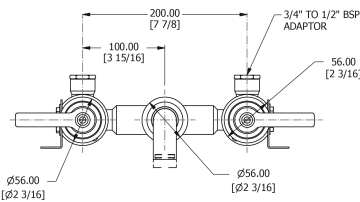

# SAMUEL HEATH

**Product Number:** V7K17-2LF

**Description:** 3 Hole wall mounted basin filler, 180mm spout length

## Specification Drawing

### SPOUT LENGTHS:

- V7K17-1: A = 215mm to 227mm [ 8 5/8 to 8 11/8 ]  
B = 140mm [ 5 1/2 ]
- V7K17-2: A = 255mm to 267mm [ 8 1/2 to 10 1/2 ]  
B = 180mm [ 7 1/4 ]
- V7K17-3: A = 285mm to 297mm [ 11 1/4 to 11 11/8 ]  
B = 210mm [ 8 3/4 ]