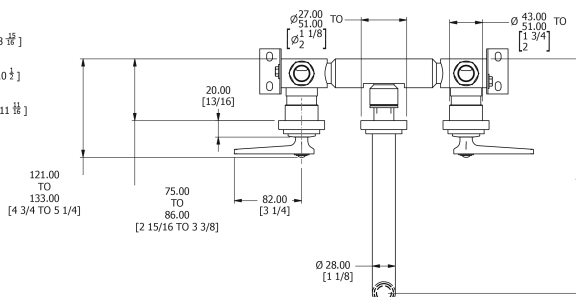

# SAMUEL HEATH

**Product Number:** V7K17-2LF

**Description:** 3 Hole wall mounted basin filler, 180mm spout length

## Specification Drawing

### SPOUT LENGTHS:

- V7K17-1: A = 215mm to 227mm [ 8 5/8 to 8 11/8 ]  
B = 140mm [ 5 1/2 ]
- V7K17-2: A = 255mm to 267mm [ 8 1/2 to 10 1/2 ]  
B = 180mm [ 7 1/4 ]
- V7K17-3: A = 285mm to 297mm [ 11 1/4 to 11 11/8 ]  
B = 210mm [ 8 3/4 ]