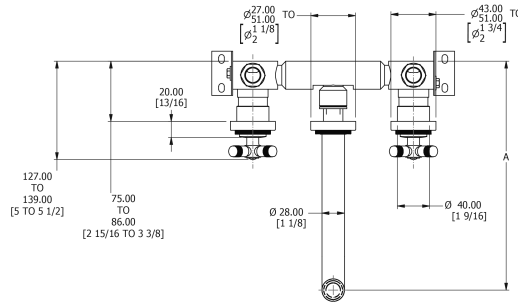

# SAMUEL HEATH

**Product Number:** V7K17-1XK

**Description:** 3 Hole wall mounted basin filler, 140mm spout length

## Specification Drawing

### SPOUT LENGTHS:

- V7K17-1: A = 215mm to 227mm [ 8 1/8 to 8 11/16 ]  
B = 140mm [ 5 1/2 ]
- V7K17-2: A = 255mm to 267mm [ 8 1/8 to 10 1/8 ]  
B = 180mm [ 7 1/8 ]
- V7K17-3: A = 285mm to 297mm [ 11 1/8 to 11 11/16 ]  
B = 210mm [ 8 3/8 ]