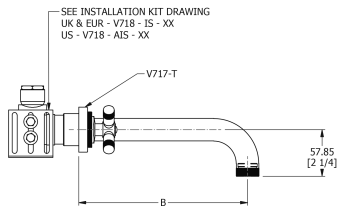

# SAMUEL HEATH

**Product Number:** V7K17-1XK

**Description:** 3 Hole wall mounted basin filler, 140mm spout length

### SPOUT LENGTHS:

- V7K17-1: A = 215mm to 227mm [ 8 1/8 to 8 11/16 ]  
B = 140mm [ 5 1/2 ]
- V7K17-2: A = 255mm to 267mm [ 8 1/8 to 10 1/8 ]  
B = 180mm [ 7 1/8 ]
- V7K17-3: A = 285mm to 297mm [ 11 1/8 to 11 11/16 ]  
B = 210mm [ 8 3/8 ]