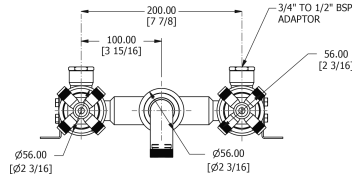

# SAMUEL HEATH

**Product Number:** V7K17-1XK

**Description:** 3 Hole wall mounted basin filler, 140mm spout length

## Specification Drawing

### SPOUT LENGTHS:

- V7K17-1: A = 215mm to 227mm [ 8 1/8 to 8 11/16 ]  
B = 140mm [ 5 1/2 ]
- V7K17-2: A = 255mm to 267mm [ 8 1/8 to 10 1/8 ]  
B = 180mm [ 7 1/8 ]
- V7K17-3: A = 285mm to 297mm [ 11 1/8 to 11 11/16 ]  
B = 210mm [ 8 3/8 ]