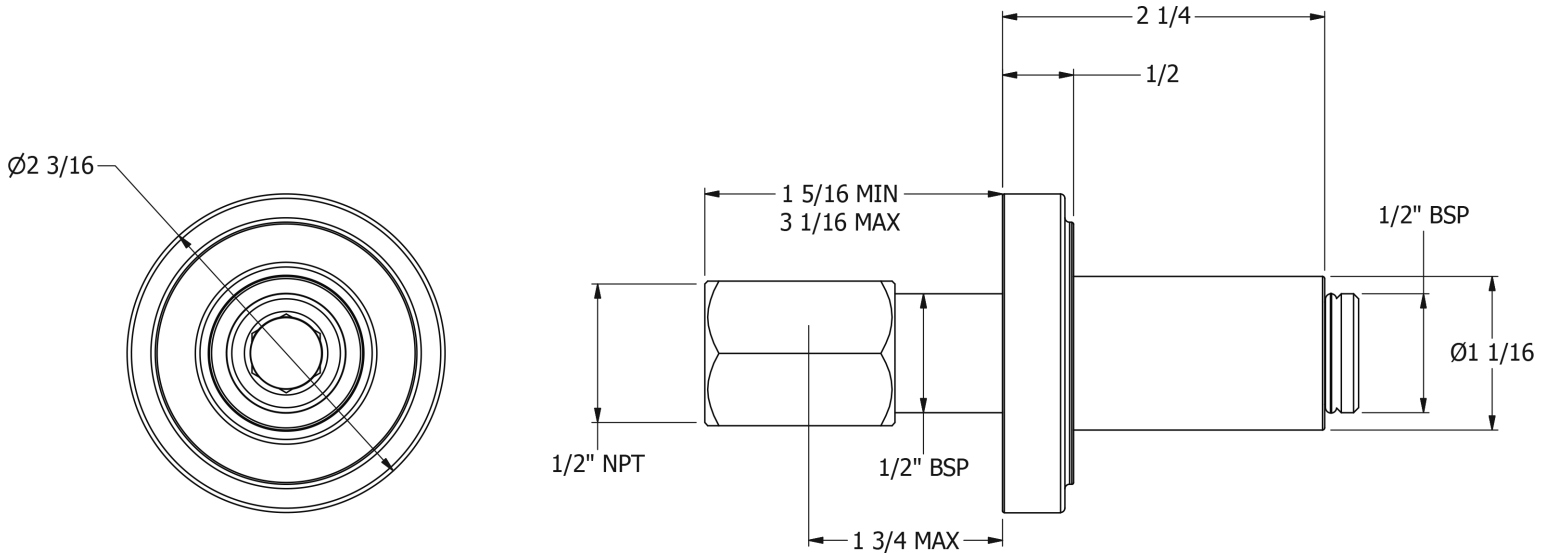

Specification Drawing

UK Customer Service
Leopold Street
Birmingham
B12 0UJ
Tel: +44 121 766 4200
Email: info@samuel-heath.com

US Customer Service
Federal I.D. No. 58-1504682
Email: usa@samuel-heath.com

Specification Enquiries
Design Centre Chelsea Harbour
1st Floor, North Dome, London
SW10 0XE
Tel: 020 7352 0249
Email: showroom@samuel-heath.com

1-05/09/2019