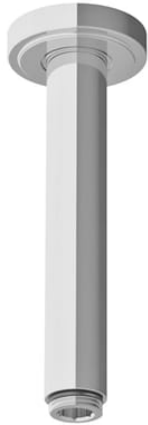

# SAMUEL HEATH

**Product Number:** V769-A

**Description:** 1/2" Ceiling tube for shower head, 6 3/16" length