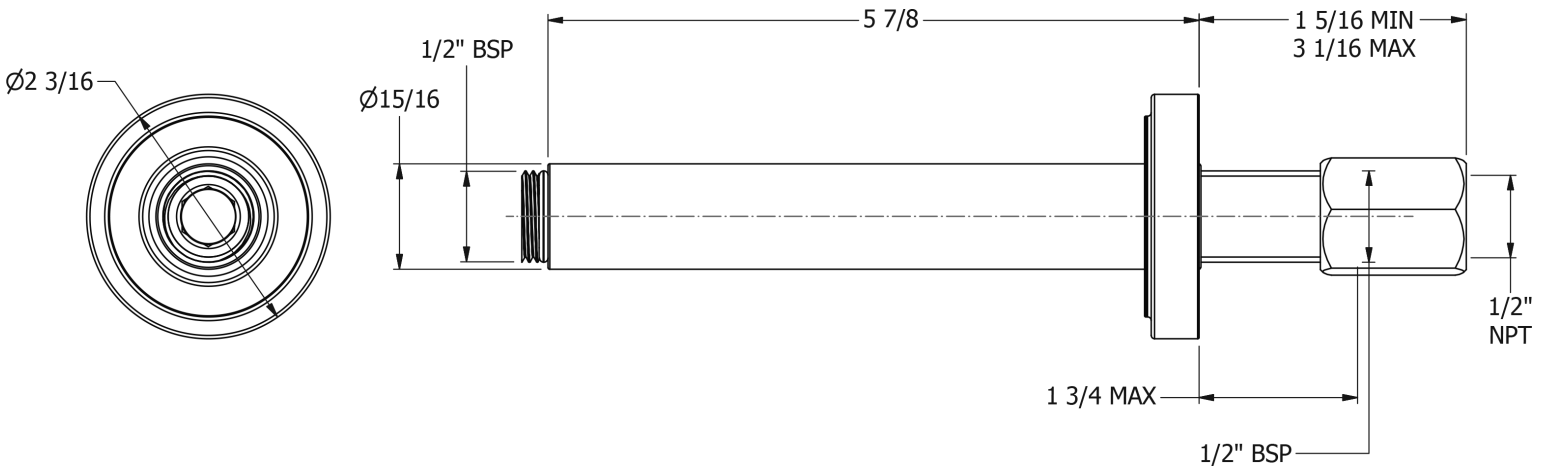

Specification Drawing

UK Customer Service
Leopold Street
Birmingham
B12 0UJ
Tel: +44 121 766 4200
Email: info@samuel-heath.com

US Customer Service
Federal I.D. No. 58-1504682
Email: usa@samuel-heath.com

Specification Enquiries
Design Centre Chelsea Harbour
1st Floor, North Dome, London
SW10 0XE
Tel: 020 7352 0249
Email: showroom@samuel-heath.com

1-05/09/2019