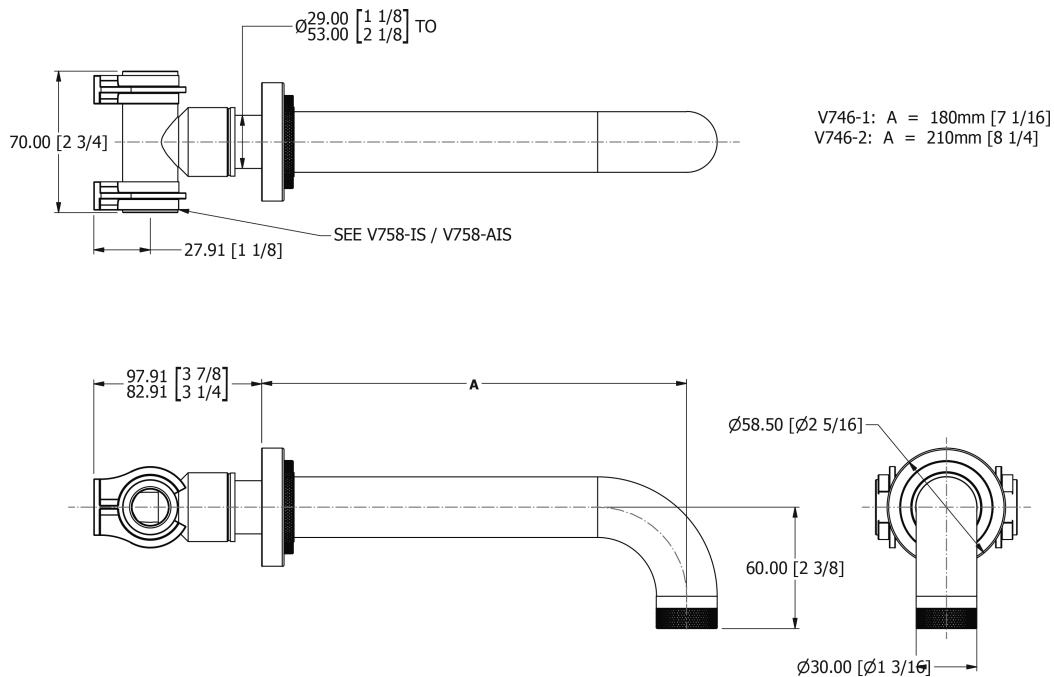

Control Options Available

Specification Drawing