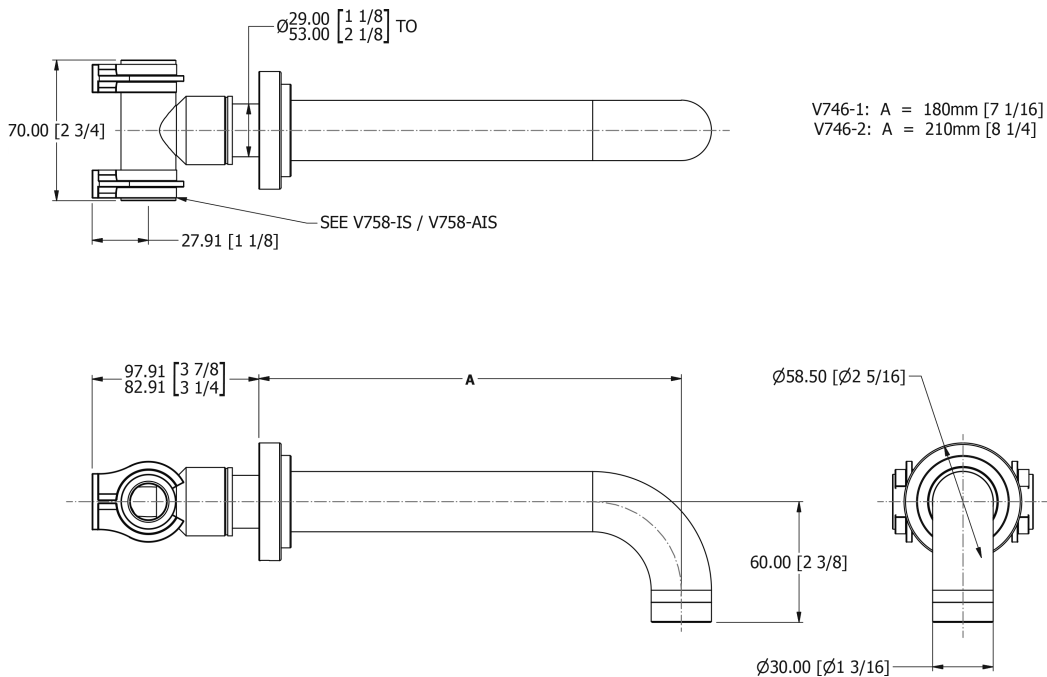

Control Options Available

Specification Drawing