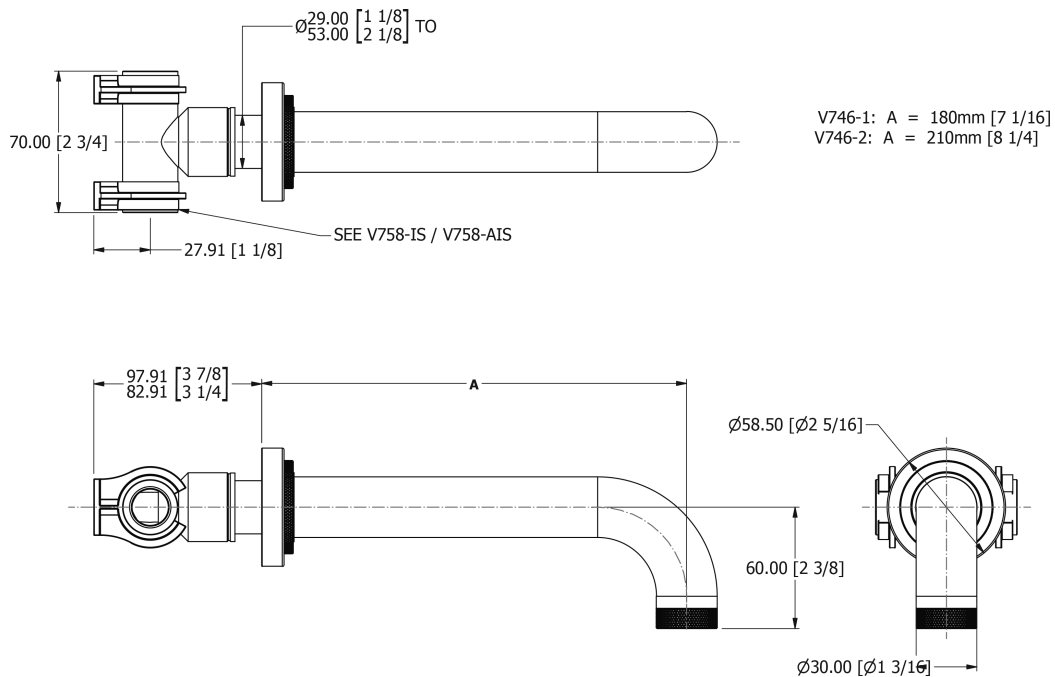

# SAMUEL HEATH

**Product Number:** V746-1K

**Description:** Wall mounted bath spout, 180mm long

Flow rate data provided is indicative of each product and is given in open outlet conditions. Installation design, external connections and fittings not supplied may affect the data provided.

## Specification Drawing