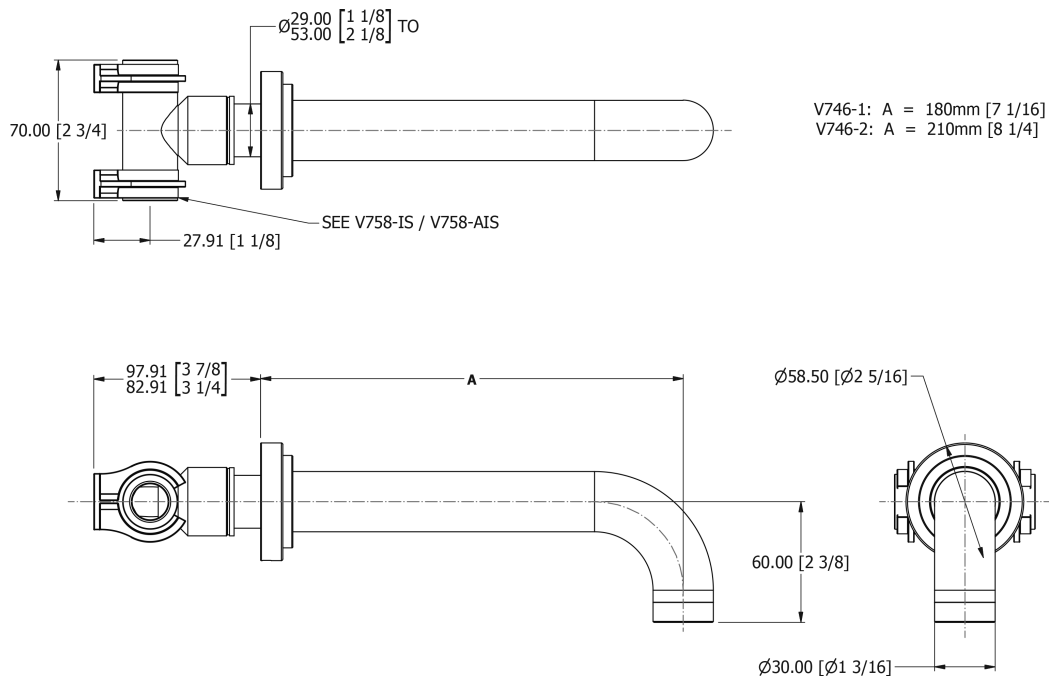

Control Options Available

Specification Drawing