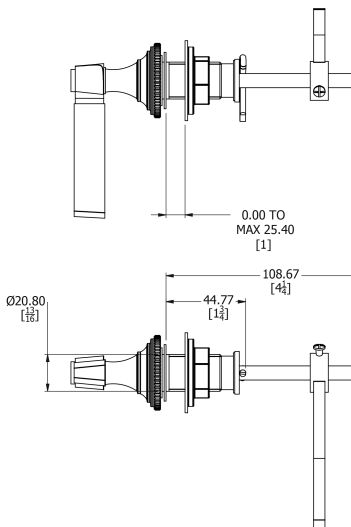

# SAMUEL HEATH

**Product Number:** V677-TMB

**Description:** Cistern lever

## Control Options Available

## Specification Drawing