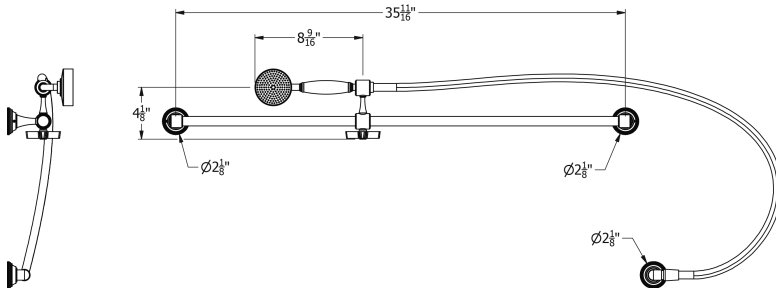

# SAMUEL HEATH

**Product Number:** V670A-KITB

**Description:** Slider rail kit

## Specification Drawing