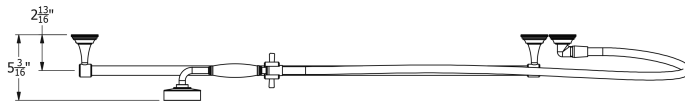

Specification Drawing