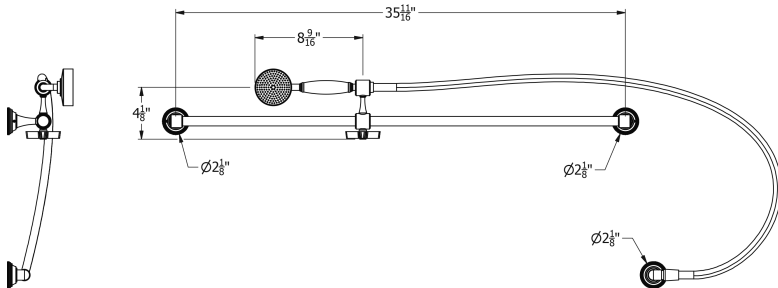

SAMUEL HEATH

Product Number: V670A-KIT

Description: Slider rail kit

Finishes Available

Specification Drawing

Kit Components

V654-A

V664-A