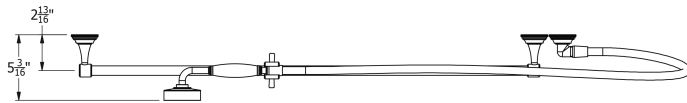

SAMUEL HEATH

Product Number: V670A-KIT

Description: Slider rail kit

Finishes Available

Specification Drawing

Kit Components

V654-A

V664-A