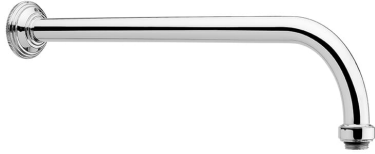

SAMUEL HEATH

Product Number: V662-A

Description: 1/2" Overhead shower arm

Finishes Available

Chrome Plate

Polished Nickel

Non Lacquered
Brass

Antique Gold

City Bronze

Country Bronze

Brushed Gold
Gloss

Brushed Gold Matt

Brushed Gold
Unlacquered

Specification Drawing

UK Customer Service

Leopold Street
Birmingham
B12 0UJ
Tel: +44 121 766 4200
Email: info@samuel-heath.com