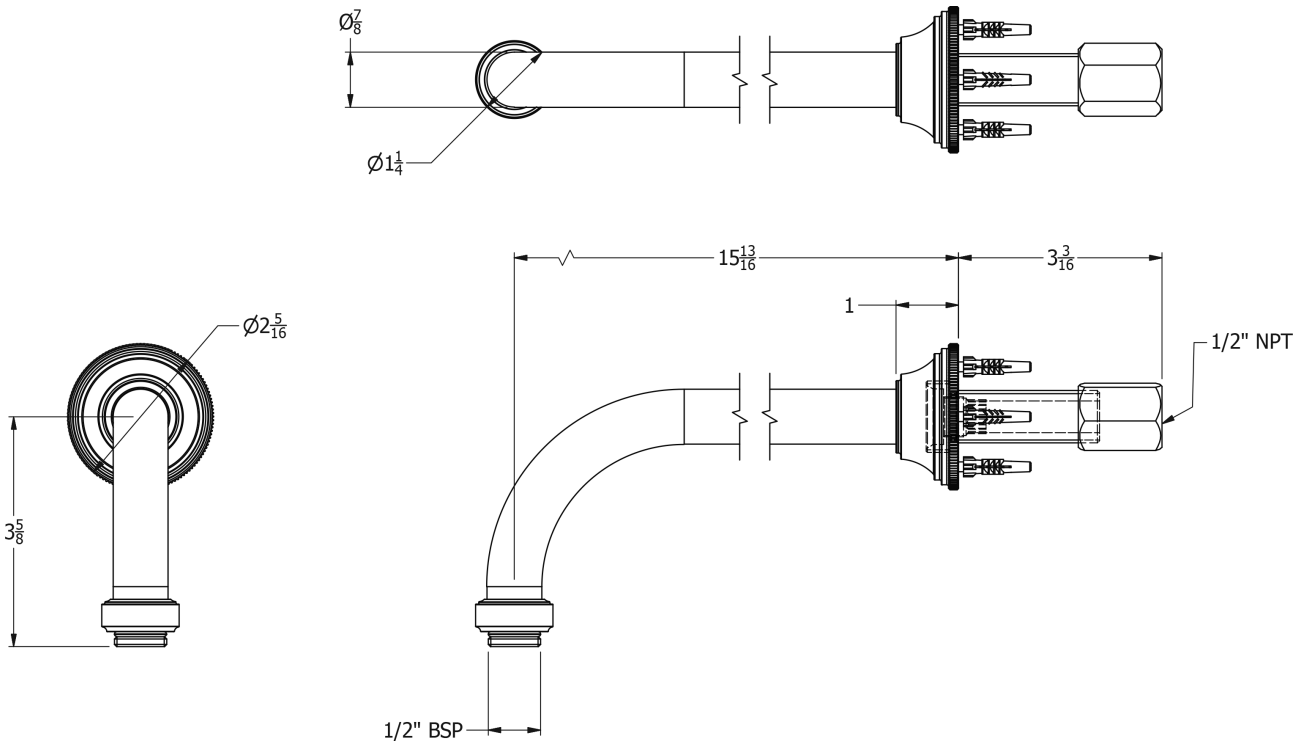

SAMUEL HEATH

Product Number: V662-A

Description: 1/2" Overhead shower arm

Finishes Available

Chrome Plate

Polished Nickel

Non Lacquered
Brass

Antique Gold

City Bronze

Country Bronze

Brushed Gold
Gloss

Brushed Gold Matt

Brushed Gold
Unlacquered

Specification Drawing

UK Customer Service

Leopold Street
Birmingham
B12 0UJ
Tel: +44 121 766 4200
Email: info@samuel-heath.com