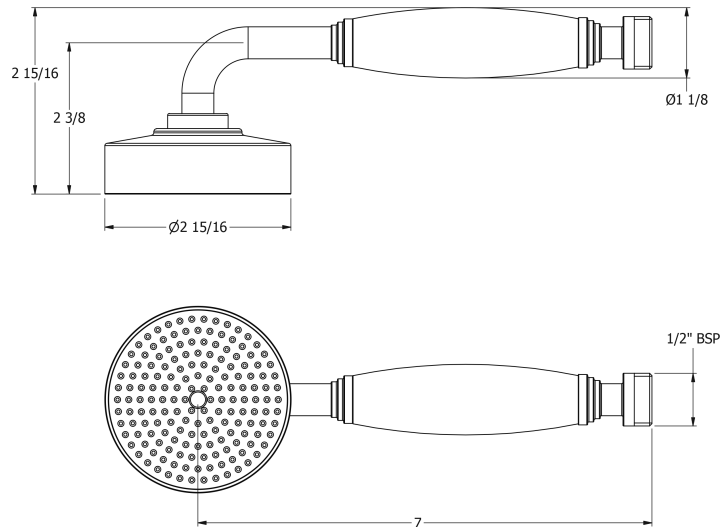

UK Customer Service

Leopold Street
Birmingham
B12 0UJ
Tel: +44 121 766 4200
Email: info@samuel-heath.com

US Customer Service

Federal I.D. No. 58-1504682
Email: usa@samuel-heath.com

Specification Enquiries

Design Centre Chelsea Harbour
1st Floor, North Dome, London
SW10 0XE
Tel: 020 7352 0249
Email: showroom@samuel-heath.com