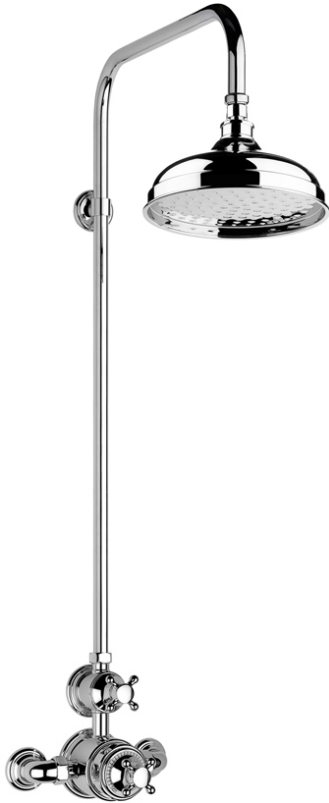

# SAMUEL HEATH

**Product Number:** V2K7AXX8

**Description:** Exposed 1/2" thermostatic shower set - single volume control

## Finishes Available

Chrome Plate

Polished Nickel

Non Lacquered Brass

Antique Gold

Brushed Gold Unlacquered

## Kit Components

V221-TX

V223

V240-A

V241-TX

V908