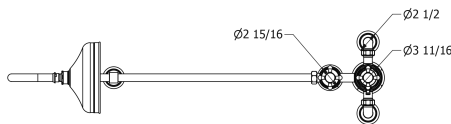

# SAMUEL HEATH

**Product Number:** V2K7AXX8

**Description:** Exposed 1/2" thermostatic shower set - single volume control

## Specification Drawing