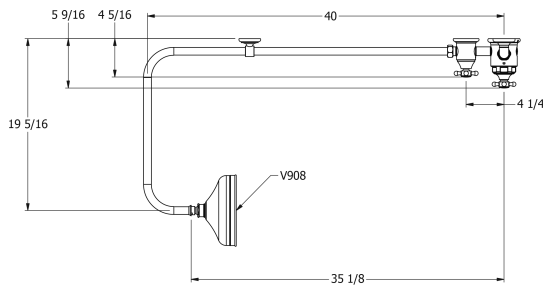

# SAMUEL HEATH

**Product Number:** V2K7AXX8

**Description:** Exposed 1/2" thermostatic shower set - single volume control

## Specification Drawing