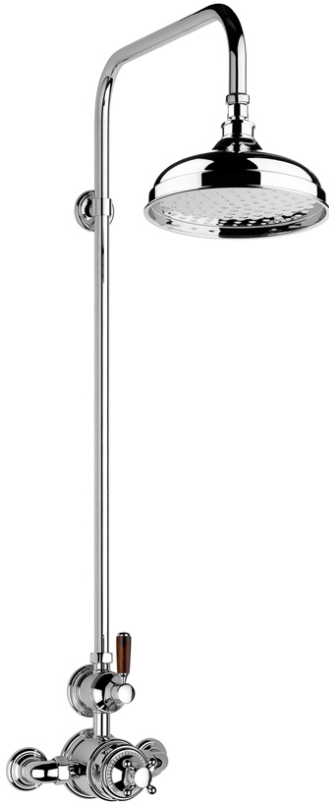

# SAMUEL HEATH

**Product Number:** V2K7AXW8

**Description:** Exposed 1/2" thermostatic shower set - single volume control

## Finishes Available

Chrome Plate

Polished Nickel

Non Lacquered Brass

Antique Gold

Brushed Gold  
Unlacquered

## Kit Components

V221-TX

V223

V240-A

V241-TW

V908