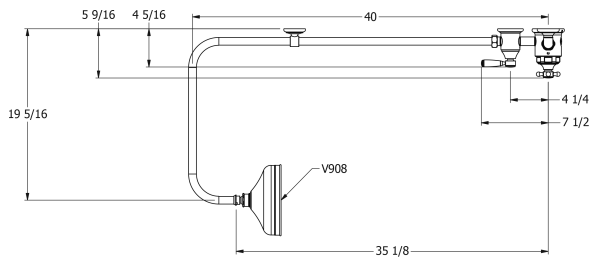

# SAMUEL HEATH

**Product Number:** V2K7AXW8

**Description:** Exposed 1/2" thermostatic shower set - single volume control

## Specification Drawing