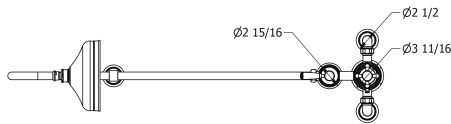

# SAMUEL HEATH

**Product Number:** V2K7AXW8

**Description:** Exposed 1/2" thermostatic shower set - single volume control

## Specification Drawing