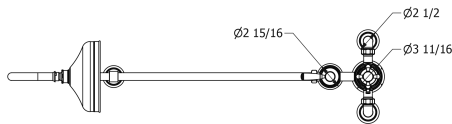

# SAMUEL HEATH

**Product Number:** V2K7AXM8

**Description:** Exposed 1/2" thermostatic shower set - single volume control

## Specification Drawing