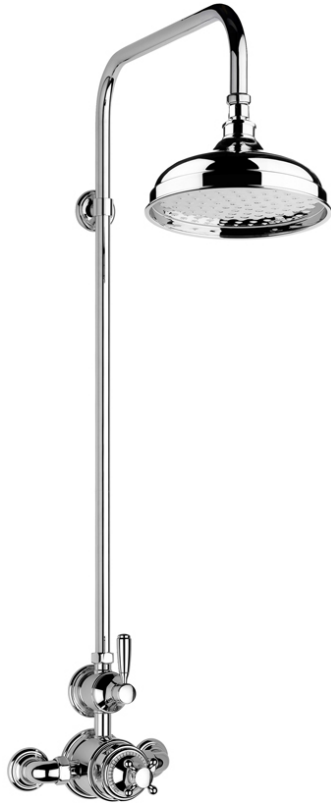

# SAMUEL HEATH

**Product Number:** V2K7AXM8

**Description:** Exposed 1/2" thermostatic shower set - single volume control

## Finishes Available

Chrome Plate

Polished Nickel

Non Lacquered Brass

Antique Gold

Brushed Gold  
Unlacquered

## Kit Components

V221-TX

V223

V240-A

V241-TM

V908