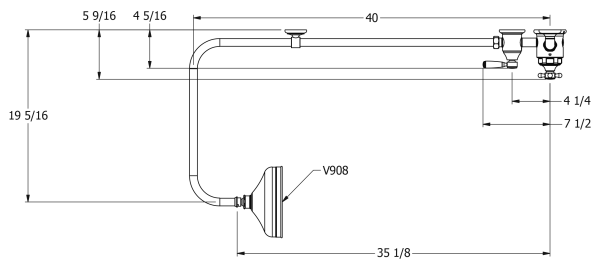

# SAMUEL HEATH

**Product Number:** V2K7AXM8

**Description:** Exposed 1/2" thermostatic shower set - single volume control

## Specification Drawing