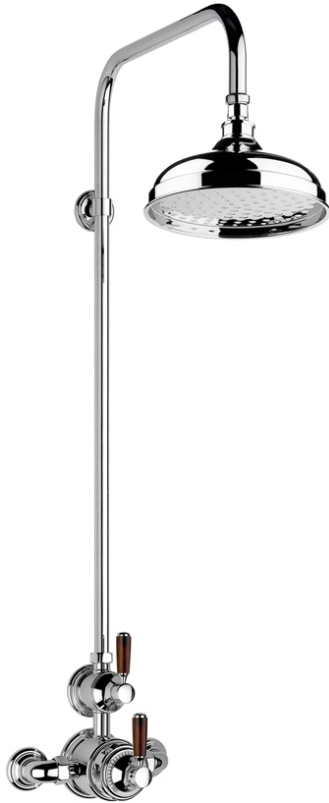

# SAMUEL HEATH

**Product Number:** V2K7AWW8

**Description:** Exposed 1/2" thermostatic shower set - single volume control

## Finishes Available

Chrome Plate

Polished Nickel

Non Lacquered Brass

Antique Gold

Brushed Gold  
Unlacquered

## Kit Components

V221-TW

V223

V240-A

V241-TW

V908