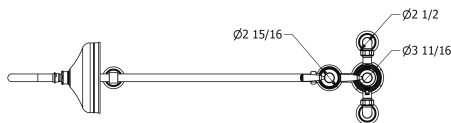

# SAMUEL HEATH

**Product Number:** V2K7AWW8

**Description:** Exposed 1/2" thermostatic shower set - single volume control

## Specification Drawing