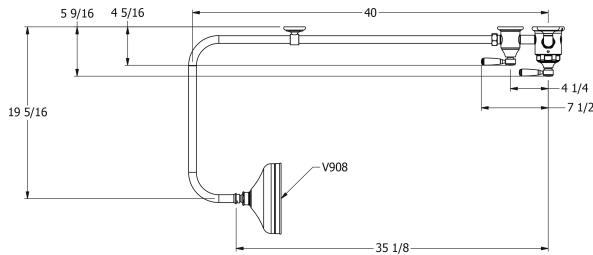

# SAMUEL HEATH

**Product Number:** V2K7AWW8

**Description:** Exposed 1/2" thermostatic shower set - single volume control

## Specification Drawing

## Kit Components

V221-TW

V223

V240-A

V241-TW

V908