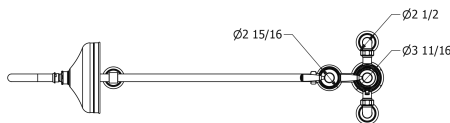

# SAMUEL HEATH

**Product Number:** V2K7AMM8

**Description:** Exposed 1/2" thermostatic shower set - single volume control

## Specification Drawing