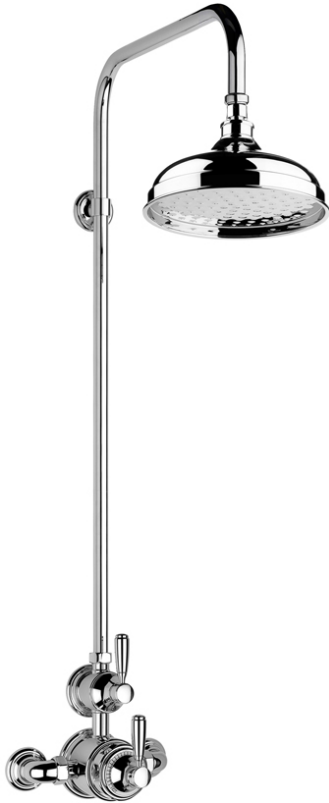

# SAMUEL HEATH

**Product Number:** V2K7AMM8

**Description:** Exposed 1/2" thermostatic shower set - single volume control

## Finishes Available

Chrome Plate

Polished Nickel

Non Lacquered Brass

Antique Gold

Brushed Gold  
Unlacquered

## Kit Components

V221-TM

V223

V240-A

V241-TM

V908