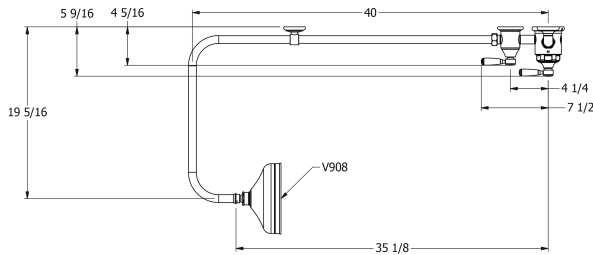

# SAMUEL HEATH

**Product Number:** V2K7AMM8

**Description:** Exposed 1/2" thermostatic shower set - single volume control

## Specification Drawing