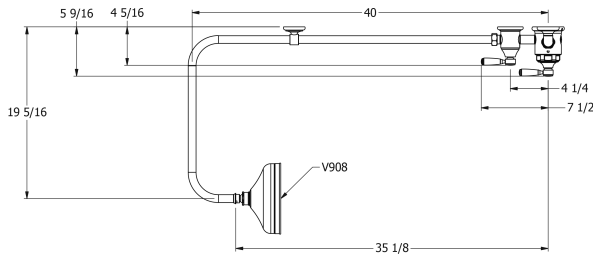

# SAMUEL HEATH

**Product Number:** V2K7AGBC8

**Description:** Exposed 1/2" thermostatic shower set - single volume control

## Specification Drawing