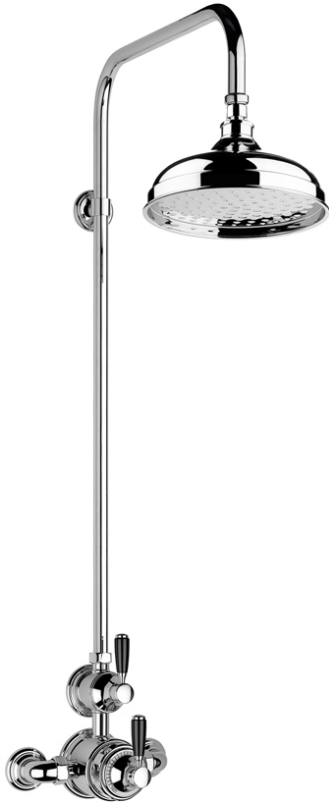

# SAMUEL HEATH

**Product Number:** V2K7AGBC8

**Description:** Exposed 1/2" thermostatic shower set - single volume control

## Finishes Available

Chrome Plate

Polished Nickel

Non Lacquered Brass

Antique Gold

Brushed Gold Unlacquered

## Kit Components

V221-TGBC

V223

V240-A

V241-TGBC

V908