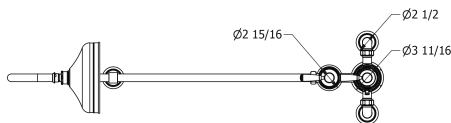

# SAMUEL HEATH

**Product Number:** V2K7AGBC8

**Description:** Exposed 1/2" thermostatic shower set - single volume control

## Specification Drawing