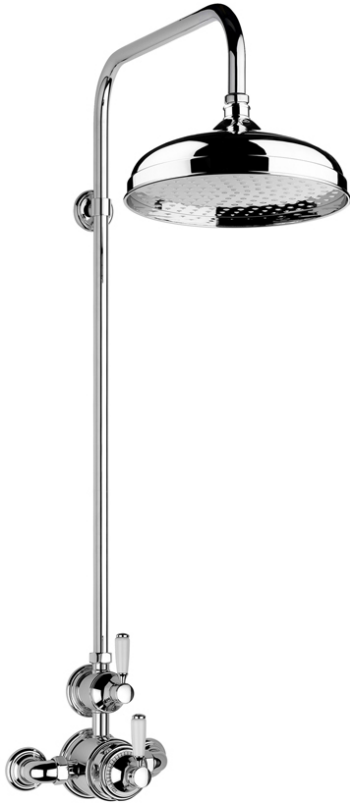

# SAMUEL HEATH

**Product Number:** V2K7ACC12

**Description:** Exposed 1/2" thermostatic shower set - single volume control

## Finishes Available

Chrome Plate

Polished Nickel

Non Lacquered Brass

Antique Gold

Brushed Gold Unlacquered

## Kit Components

V221-TC

V223

V240-A

V241-TC

V912