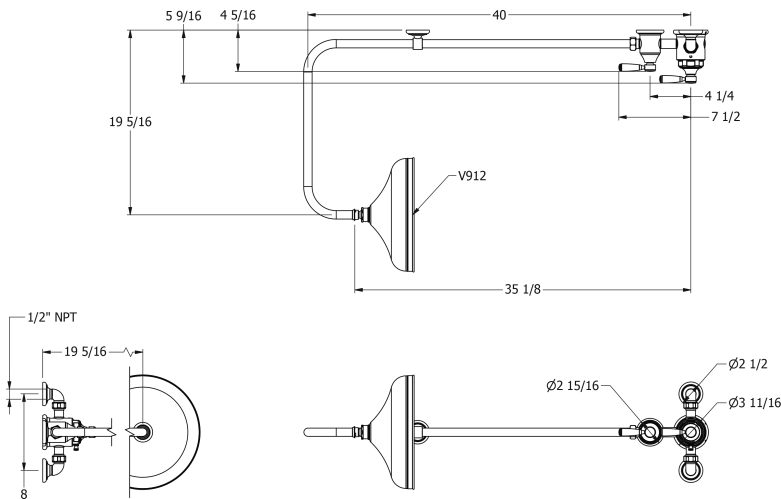

# SAMUEL HEATH

**Product Number:** V2K7ACC12

**Description:** Exposed 1/2" thermostatic shower set - single volume control

## Specification Drawing

## Kit Components

V221-TC

V223

V240-A

V241-TC

V912