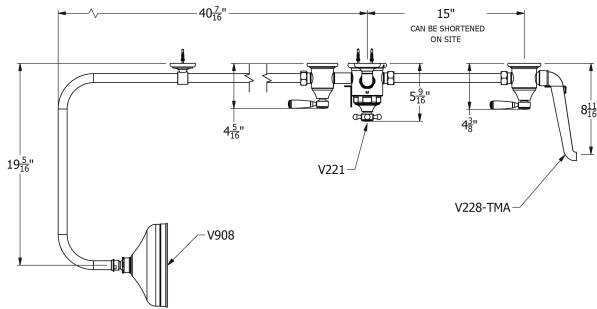

SAMUEL HEATH

Product Number: V2K3AXW8

Description: Exposed 1/2" thermostatic shower set - bath spout and shower

Finishes Available

Chrome Plate

Polished Nickel

Non Lacquered Brass

Antique Gold

Brushed Gold Unlacquered

Specification Drawing

Kit Components

V223

V221-TW

V228-TWA

V908

V240-A