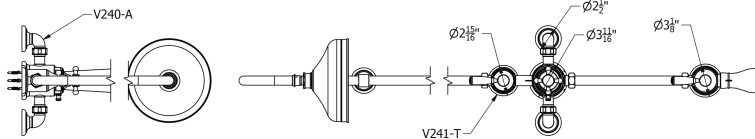

SAMUEL HEATH

Product Number: V2K3AXW8

Description: Exposed 1/2" thermostatic shower set - bath spout and shower

Finishes Available

Chrome Plate

Polished Nickel

Non Lacquered Brass

Antique Gold

Brushed Gold Unlacquered

Specification Drawing

Kit Components

V223

V221-TW

V228-TWA

V908

V240-A