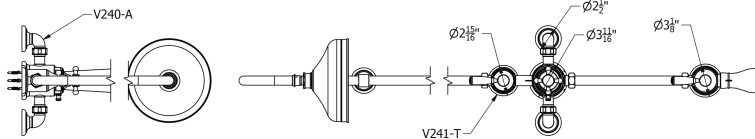

SAMUEL HEATH

Product Number: V2K3AXM8

Description: Exposed 1/2" thermostatic shower set - bath spout and shower

Finishes Available

Chrome Plate

Polished Nickel

Non Lacquered Brass

Antique Gold

Brushed Gold Unlacquered

Specification Drawing

Kit Components

V223

V228-TMA

V908

V240-A

V241-TX