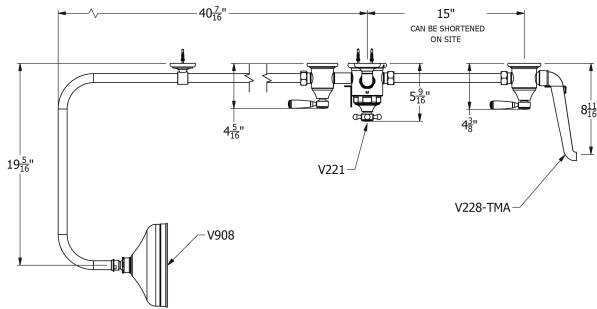

SAMUEL HEATH

Product Number: V2K3AXM8

Description: Exposed 1/2" thermostatic shower set - bath spout and shower

Finishes Available

Chrome Plate

Polished Nickel

Non Lacquered Brass

Antique Gold

Brushed Gold Unlacquered

Specification Drawing

Kit Components

V223

V228-TMA

V908

V240-A

V241-TX