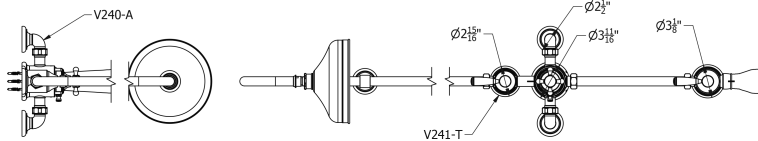

# SAMUEL HEATH

**Product Number:** V2K3AXGBC8

**Description:** Exposed 1/2" thermostatic shower set - bath spout and shower

## Specification Drawing