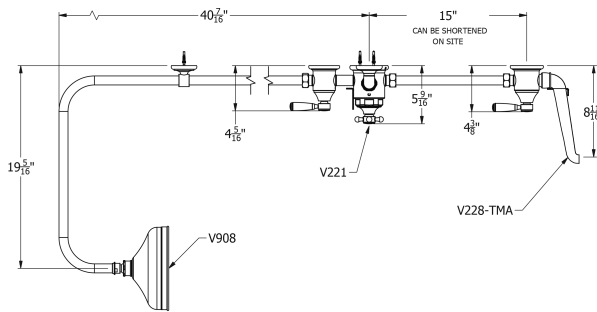

# SAMUEL HEATH

**Product Number:** V2K3AXGBC8

**Description:** Exposed 1/2" thermostatic shower set - bath spout and shower

## Specification Drawing