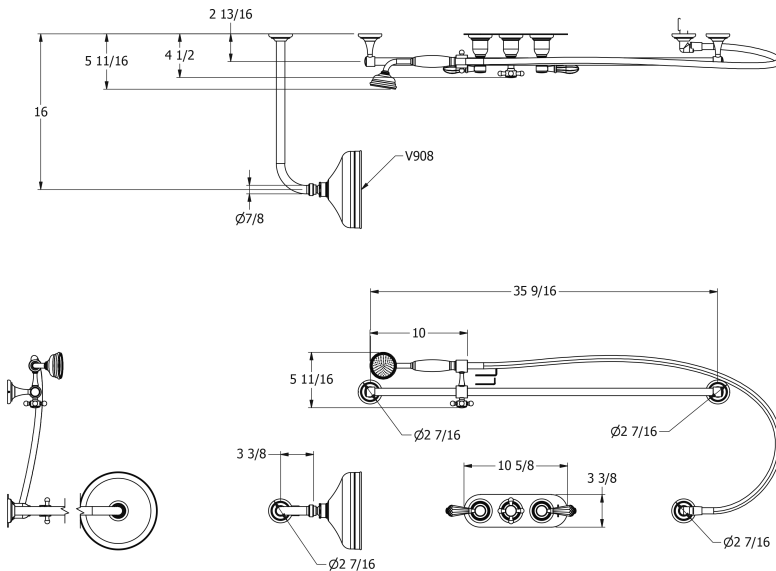

# SAMUEL HEATH

**Product Number:** V2B1AXSC8

**Description:** 1/2" Concealed thermostatic shower - 2 volume controls

## Specification Drawing