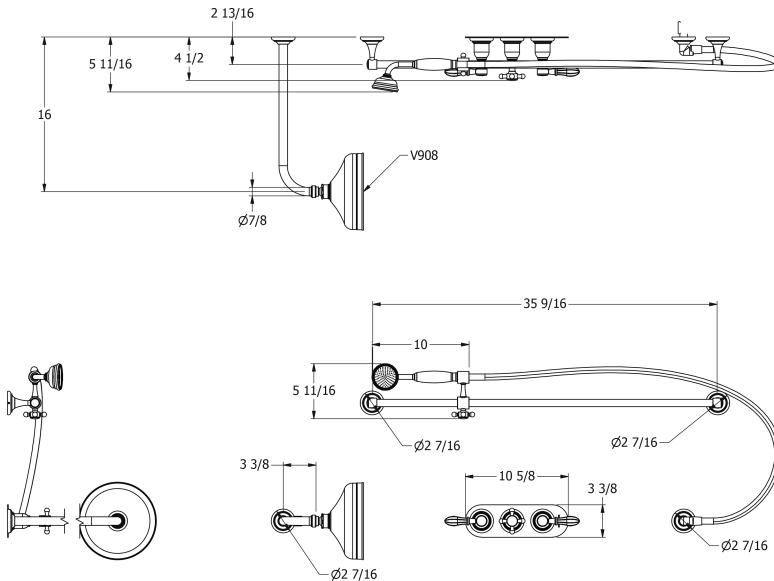

SAMUEL HEATH

Product Number: V2B1AXGB8

Description: 1/2" Concealed thermostatic shower - 2 volume controls

Finishes Available

Chrome Plate

Polished Nickel

Non Lacquered Brass

Antique Gold

Brushed Gold
Unlacquered

Specification Drawing

Kit Components

V202-TGB

V255-M

V262-A

V264-A

V270