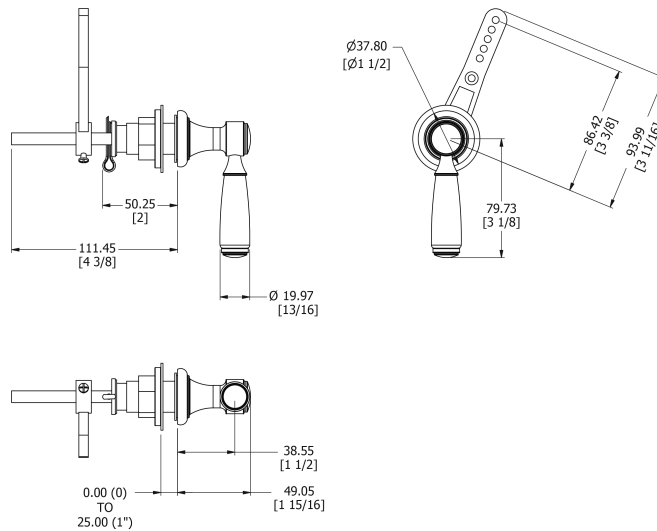

# SAMUEL HEATH

**Product Number:** V277-TC

**Description:** Cistern lever

## Control Options Available

## Specification Drawing