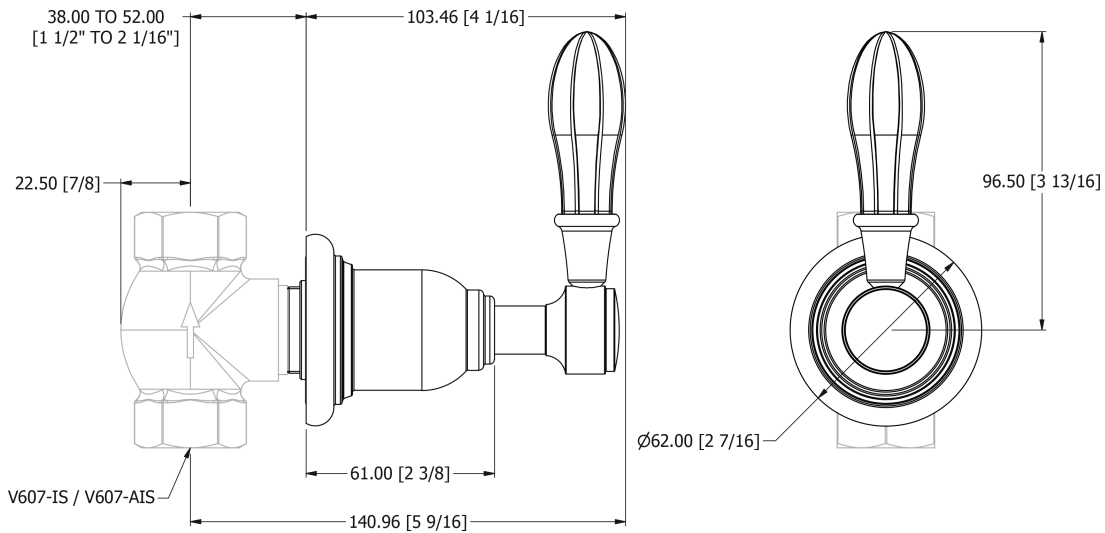

SAMUEL HEATH

Product Number: V207-T2GB

Description: Trim set for V607-IS flow control

Standards

Flow rates

Litres/Min	0.1 Bar	0.5 Bar	1.0 Bar	2.0 Bar	3.0 Bar	4.0 Bar	5.0 Bar
1/2" Feed							
3/4" Feed		6.1	22.2	29.0	34.2	38.3	41.0

Flow rate data provided is indicative of each product and is given in open outlet conditions. Installation design, external connections and fittings not supplied may affect the data provided.

Finishes Available

Brushed Gold Matt

Brushed Gold Unlacquered

Control Options Available

Specification Drawing

UK Customer Service

Leopold Street
Birmingham
B12 0UJ
Tel: +44 121 766 4200
Email: info@samuel-heath.com

US Customer Service