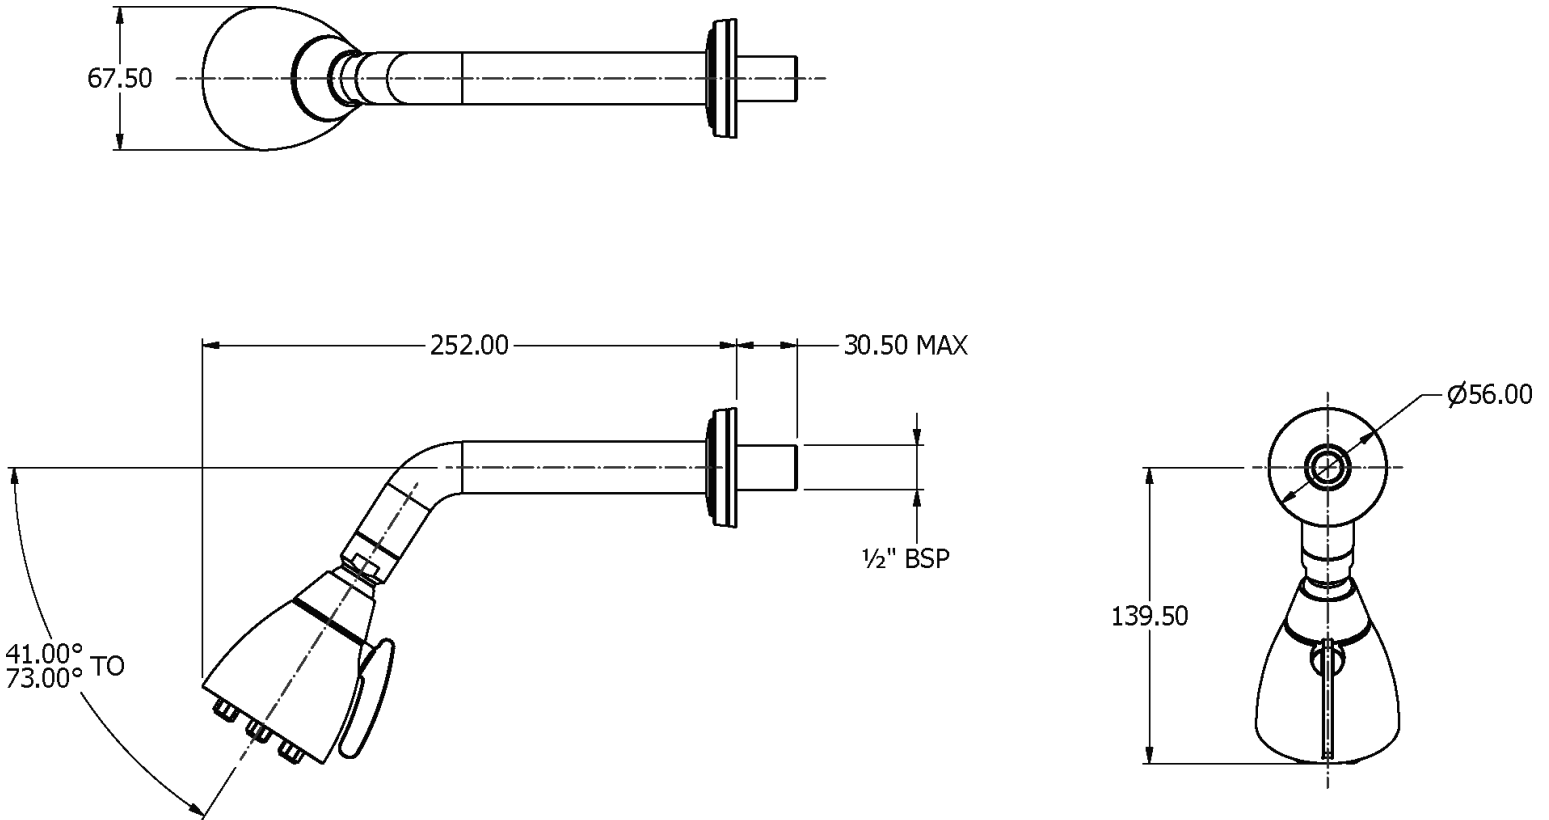

SAMUEL HEATH

Product Number: T179-A

Description: Adjustable Easy Clean Shower Head

Standards

Flow rates

Gallons/Min	1.5 PSI	7.3 PSI	14.5 PSI	29.0 PSI	43.5 PSI	58.0 PSI	72.5 PSI
Pattern 1		1.0	1.4	1.5	1.5	1.5	1.5
Pattern 2		1.0	1.3	1.4	1.5	1.5	1.5

Flow rate data provided is indicative of each product and is given in open outlet conditions. Installation design, external connections and fittings not supplied may affect the data provided.

Finishes Available

Chrome Plate

Polished Nickel

City Bronze

Matt Black Chrome

Brushed Gold Matt

Specification Drawing

UK Customer Service

Leopold Street
Birmingham
B12 0UJ
Tel: +44 121 766 4200
Email: info@samuel-heath.com