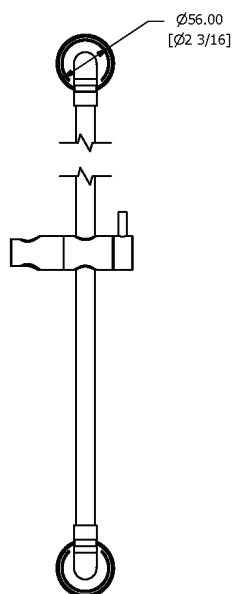

# SAMUEL HEATH

**Product Number:** T170

**Description:** Slider rail

## Specification Drawing