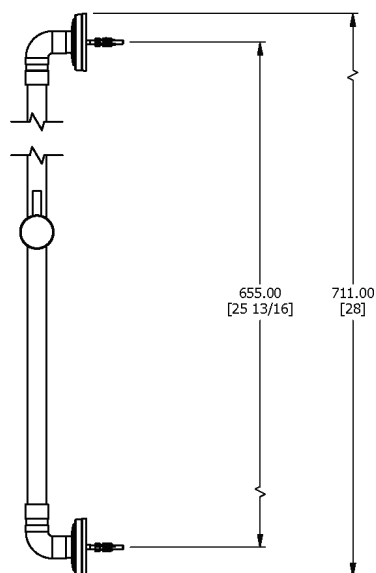

# SAMUEL HEATH

**Product Number:** T170

**Description:** Slider rail

## Specification Drawing