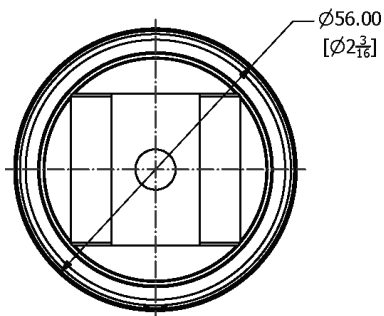

UK Customer Service

Leopold Street
Birmingham
B12 0UJ
Tel: +44 121 766 4200
Email: info@samuel-heath.com

US Customer Service

Federal I.D. No. 58-1504682
Email: usa@samuel-heath.com

Specification Enquiries

Design Centre Chelsea Harbour
1st Floor, North Dome, London
SW10 0XE
Tel: 020 7352 0249
Email: showroom@samuel-heath.com

1-25/03/2021