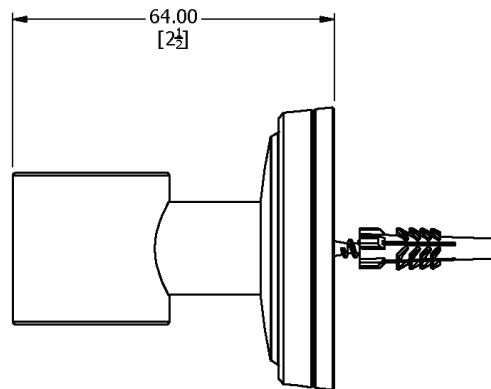

UK Customer Service

Leopold Street
Birmingham
B12 0UJ
Tel: +44 121 766 4200
Email: info@samuel-heath.com

US Customer Service

Federal I.D. No. 58-1504682
Email: usa@samuel-heath.com

Specification Enquiries

Design Centre Chelsea Harbour
1st Floor, North Dome, London
SW10 0XE
Tel: 020 7352 0249
Email: showroom@samuel-heath.com

1-25/03/2021