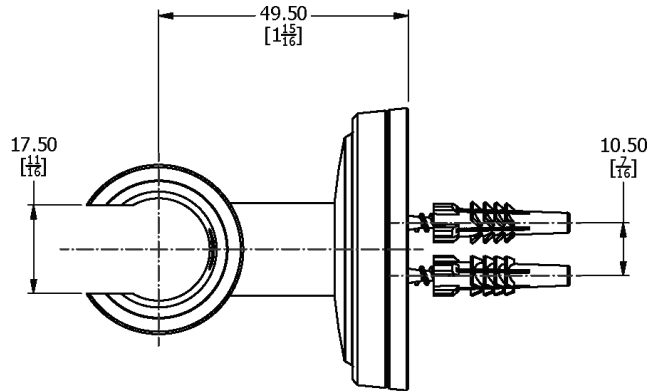

SAMUEL HEATH

Product Number: T167

Description:

Finishes Available

Chrome Plate

Polished Nickel

City Bronze

Matt Black Chrome

Brushed Gold Matt

Specification Drawing

UK Customer Service

Leopold Street
Birmingham
B12 0UJ
Tel: +44 121 766 4200
Email: info@samuel-heath.com

US Customer Service

Federal I.D. No. 58-1504682
Email: usa@samuel-heath.com