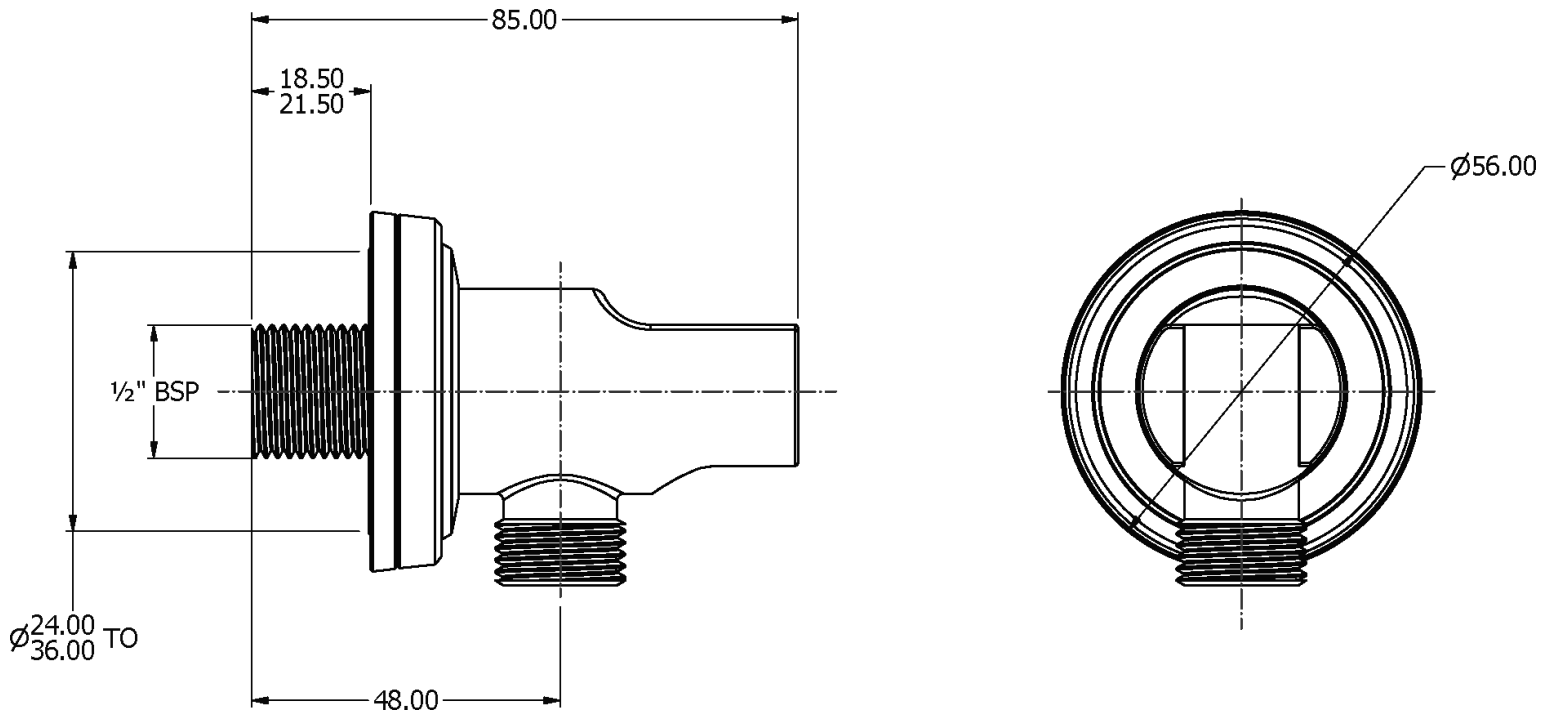

# SAMUEL HEATH

**Product Number:** T166-A

**Description:** Wall outlet & bracket

## Specification Drawing