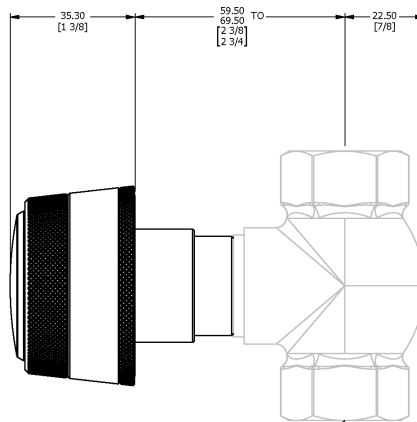

Control Options Available

Specification Drawing

UK Customer Service

Leopold Street
Birmingham
B12 0UJ
Tel: +44 121 766 4200
Email: info@samuel-heath.com

US Customer Service

Federal I.D. No. 58-1504682
Email: usa@samuel-heath.com

Specification Enquiries

Design Centre Chelsea Harbour
1st Floor, North Dome, London
SW10 0XE
Tel: 020 7352 0249
Email: showroom@samuel-heath.com