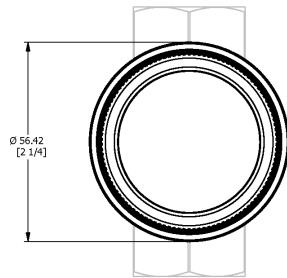

Control Options Available

Specification Drawing

UK Customer Service

Leopold Street
Birmingham
B12 0UJ
Tel: +44 121 766 4200
Email: info@samuel-heath.com

US Customer Service

Federal I.D. No. 58-1504682
Email: usa@samuel-heath.com

Specification Enquiries

Design Centre Chelsea Harbour
1st Floor, North Dome, London
SW10 0XE
Tel: 020 7352 0249
Email: showroom@samuel-heath.com