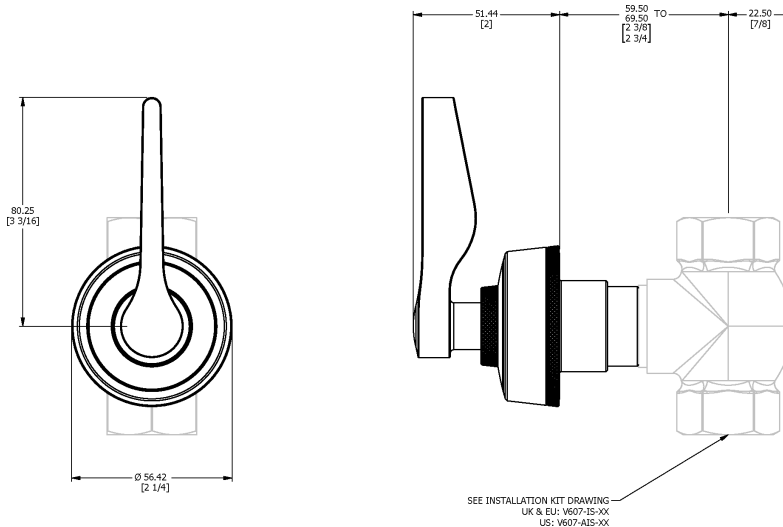

Control Options Available

Specification Drawing

UK Customer Service

Leopold Street
Birmingham
B12 0UJ
Tel: +44 121 766 4200
Email: info@samuel-heath.com

US Customer Service

Federal I.D. No. 58-1504682
Email: usa@samuel-heath.com

Specification Enquiries

Design Centre Chelsea Harbour
1st Floor, North Dome, London
SW10 0XE
Tel: 020 7352 0249
Email: showroom@samuel-heath.com