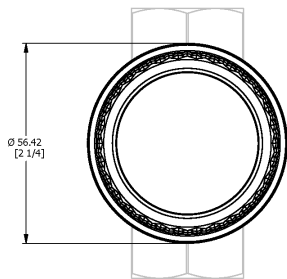

Control Options Available

Specification Drawing

UK Customer Service

Leopold Street
Birmingham
B12 0UJ
Tel: +44 121 766 4200
Email: info@samuel-heath.com

US Customer Service

Federal I.D. No. 58-1504682
Email: usa@samuel-heath.com

Specification Enquiries

Design Centre Chelsea Harbour
1st Floor, North Dome, London
SW10 0XE
Tel: 020 7352 0249
Email: showroom@samuel-heath.com