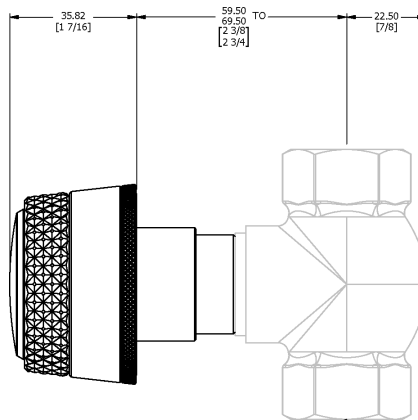

Control Options Available

Specification Drawing

UK Customer Service

Leopold Street
Birmingham
B12 0UJ
Tel: +44 121 766 4200
Email: info@samuel-heath.com

US Customer Service

Federal I.D. No. 58-1504682
Email: usa@samuel-heath.com

Specification Enquiries

Design Centre Chelsea Harbour
1st Floor, North Dome, London
SW10 0XE
Tel: 020 7352 0249
Email: showroom@samuel-heath.com