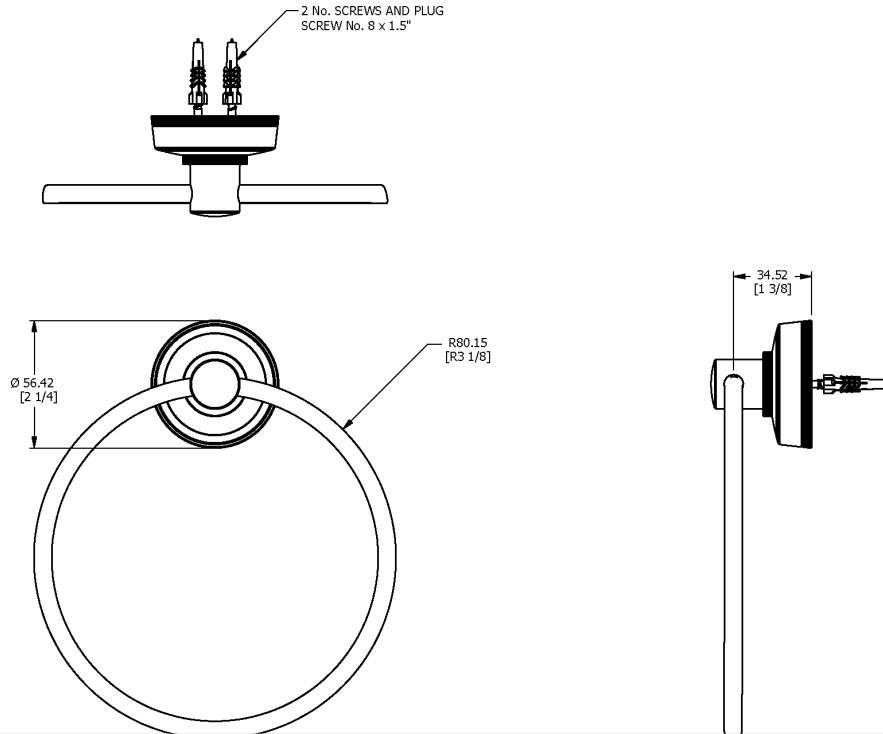

Specification Drawing

UK Customer Service

Leopold Street
Birmingham
B12 0UJ
Tel: +44 121 766 4200
Email: info@samuel-heath.com

US Customer Service

Federal I.D. No. 58-1504682
Email: usa@samuel-heath.com

Specification Enquiries

Design Centre Chelsea Harbour
1st Floor, North Dome, London
SW10 0XE
Tel: 020 7352 0249
Email: showroom@samuel-heath.com